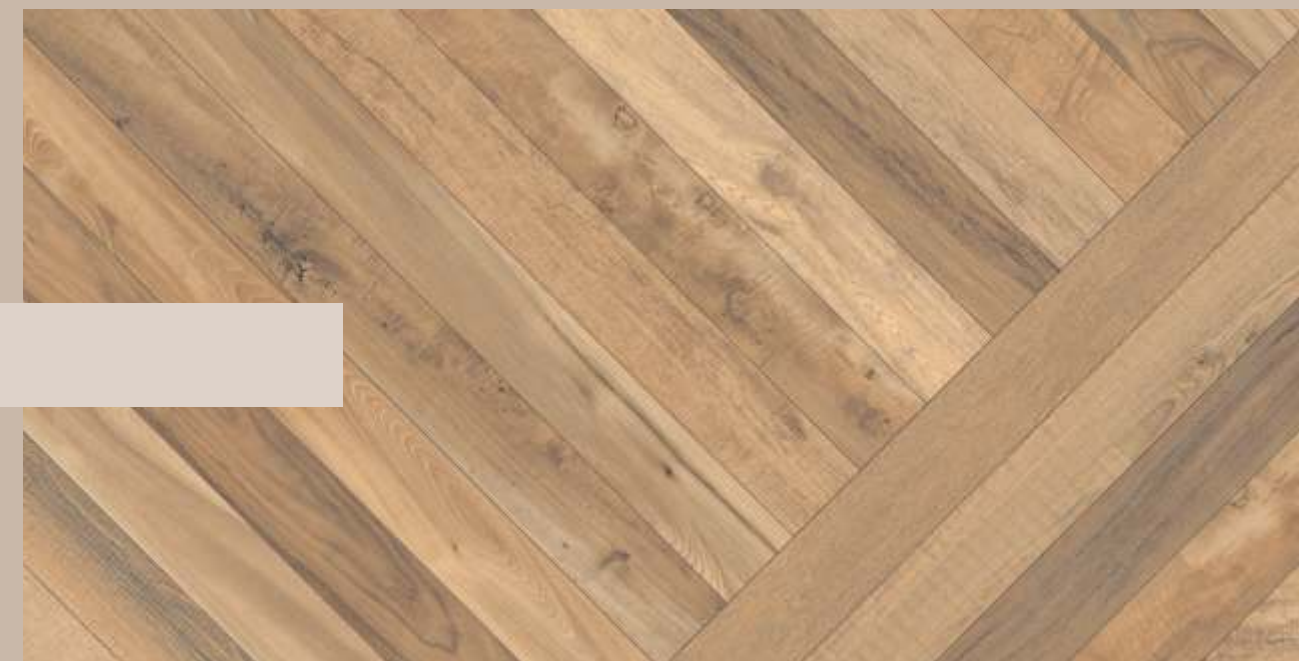

600x1200MM
Carving

600x
1200MM
Carving