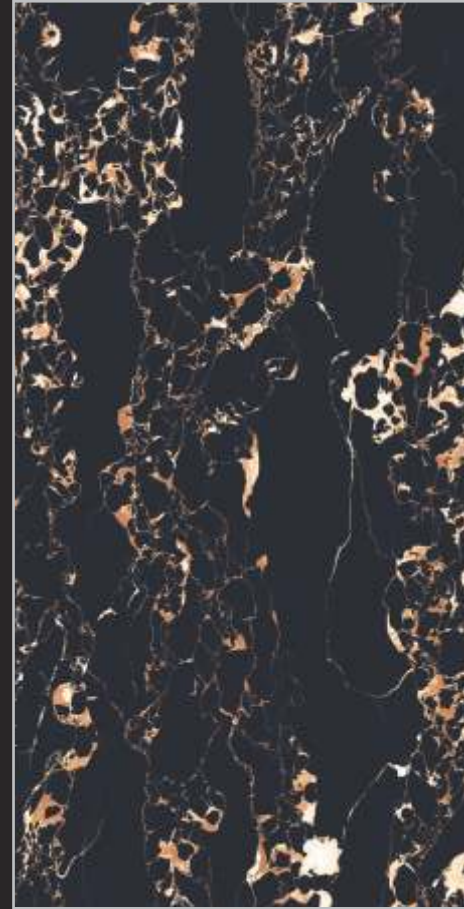

Tiles shown: White Flurry & Black Flurry

Heimer Diamond

Tiles shown: Heimer Diamond

HDVT I 600x1200mm
HIGH GLOSS

Black Quartz

Tiles shown: Black Quartz

HDVT I 600x1200mm
HIGH GLOSS

Cosmic Blue