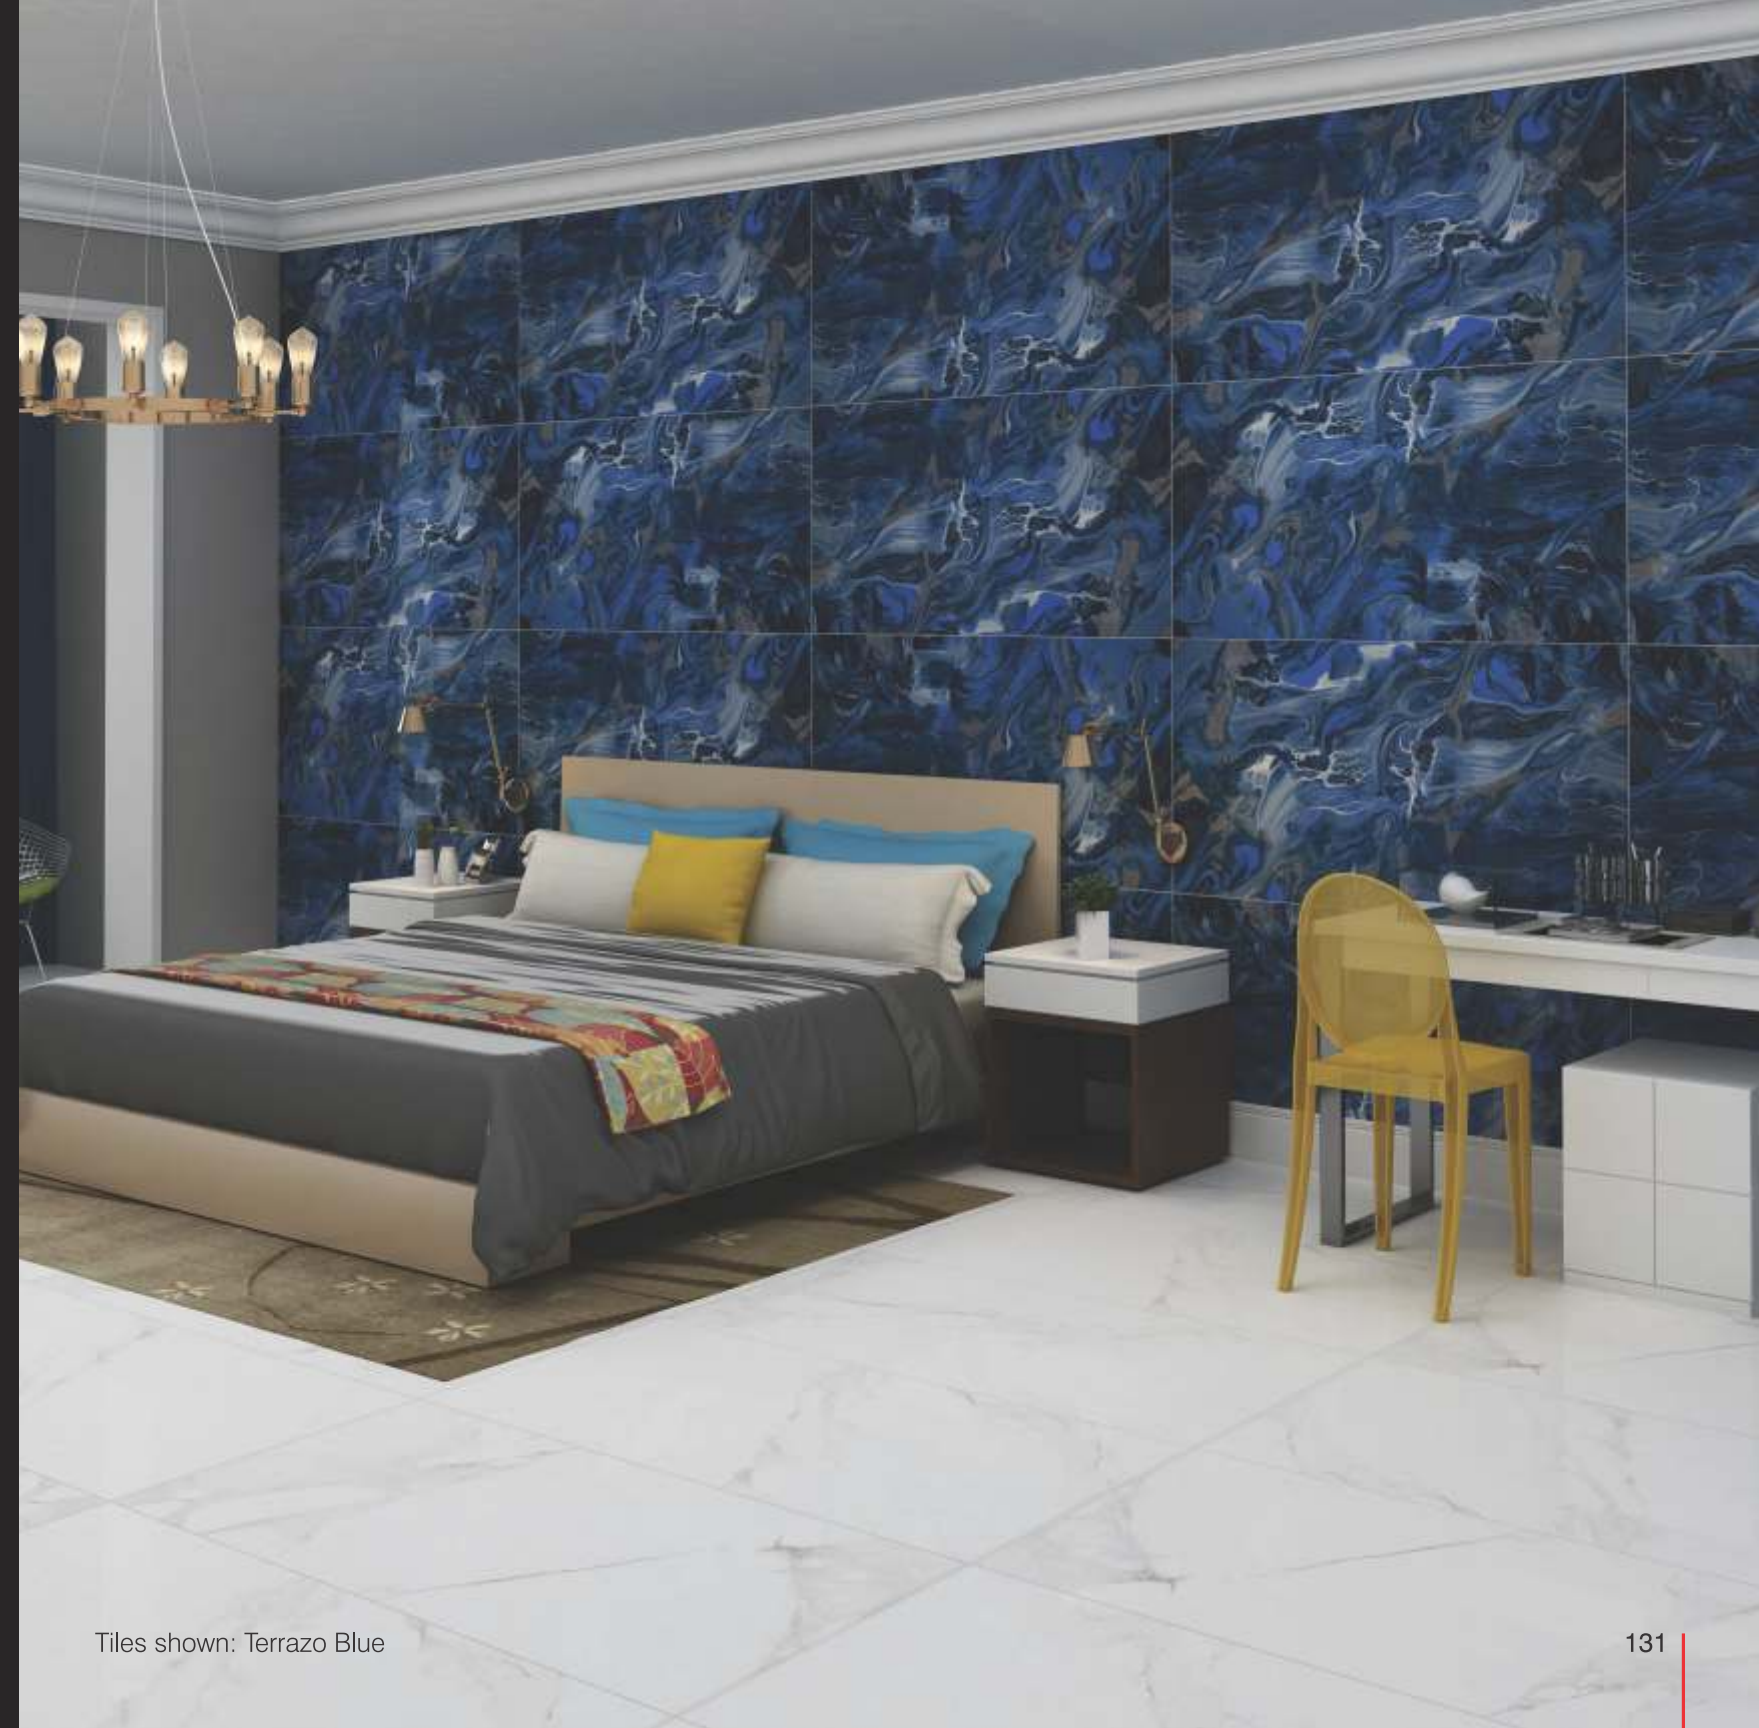

Bross Brown

Tiles shown: Bross Brown

Ruano Gold

Tiles shown: Ruano Gold

HDVT I 600x1200mm
HIGH GLOSS

Terrazo Blue

Tiles shown: Terrazo Blue

600x1200MM
Sugar