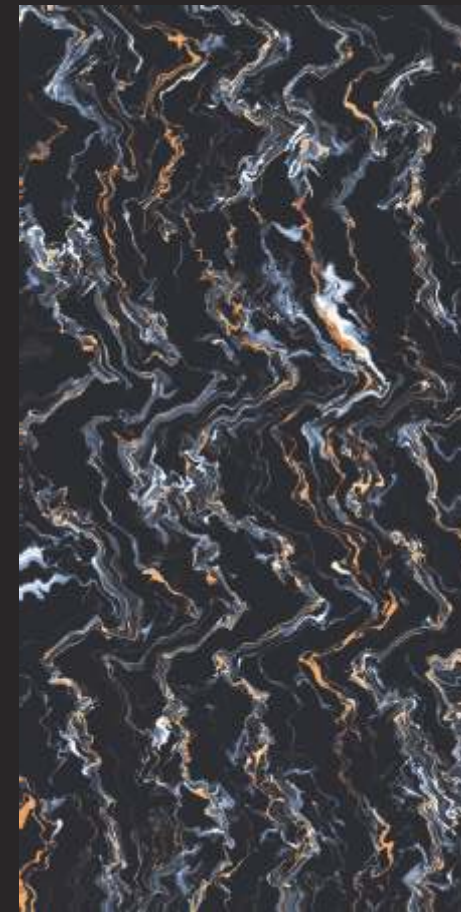

Tiles shown: Marques White

Tiles shown: Caballo Blue

HDVT I 600x1200mm
HIGH GLOSS

TILE
MATRIX
THE TILES HUB

Caballo Blue

Graff Vivid Black

Tiles shown: Graff Vivid Black

Zodiac White