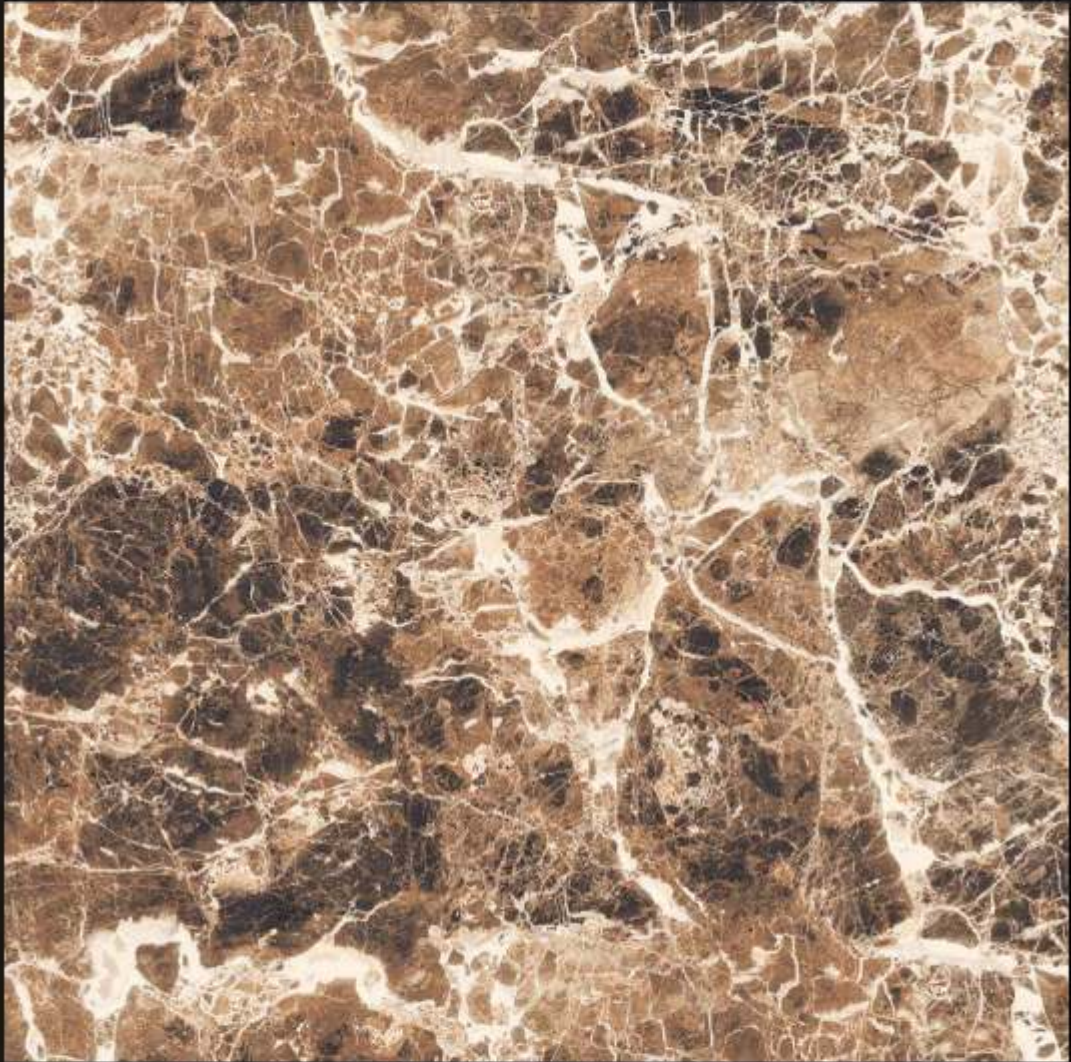

Alcanizo Lava

GLOSSY SERIES

600 X 600 MM

600 X 600 MM

Amarone Amperador