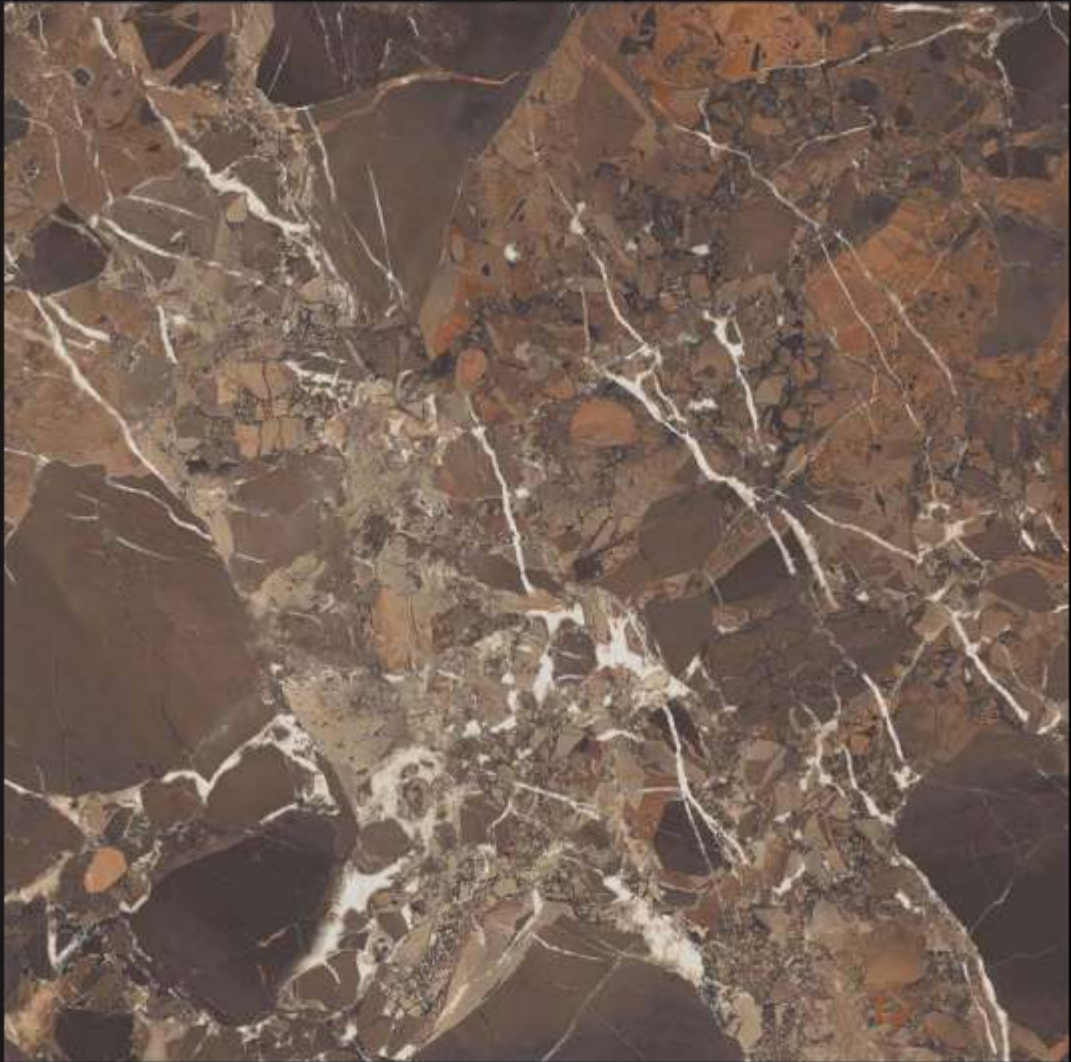

600 X 600 MM

Statuario

GLOSSY SERIES

600 X 600 MM

600 X 600 MM

Stonex Beige

GLOSSY SERIES

600 X 600 MM