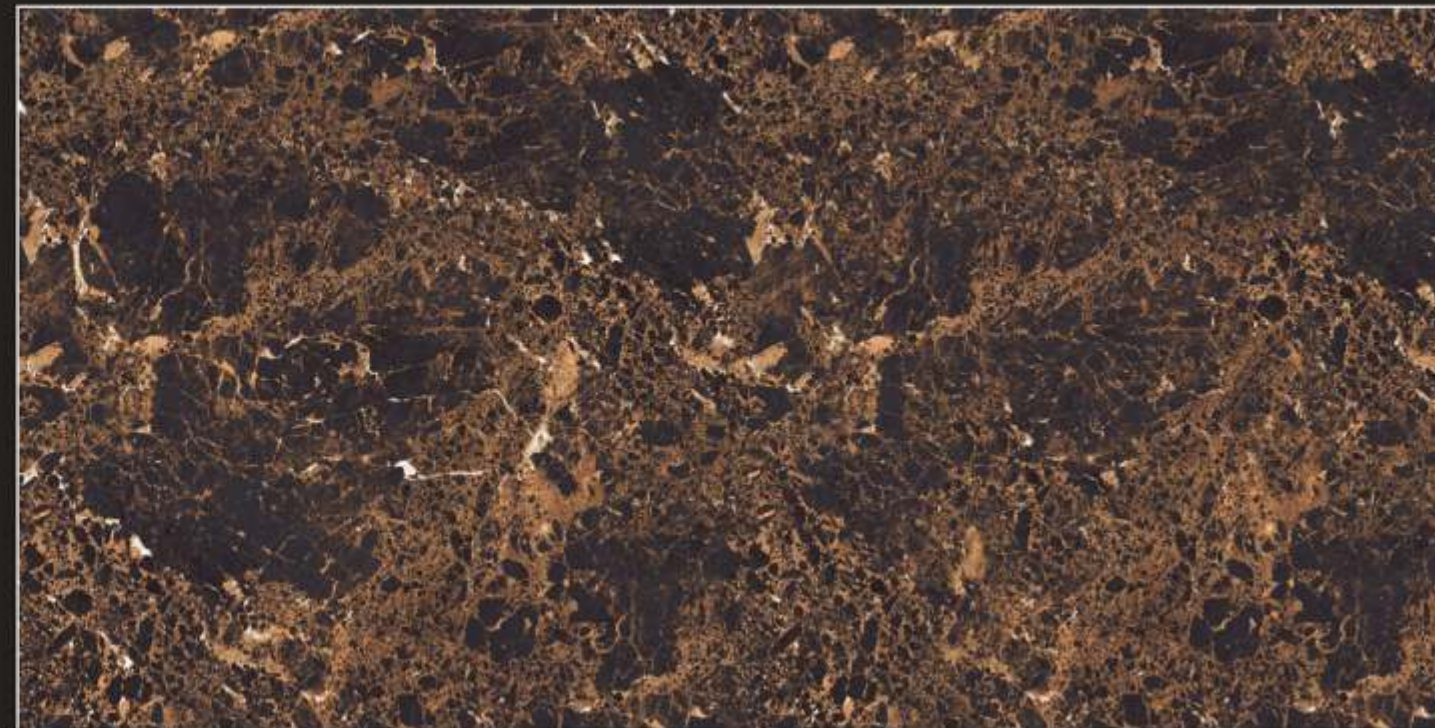

COSMIC BLACK

High Glossy
600x1200mm

Available Size : 800x1200mm

HIGH GLOSS COLLECTION

COSMIC BLACK

EMPERO CHOCO

High Glossy
600x1200mm

Available Size : 800x1200mm