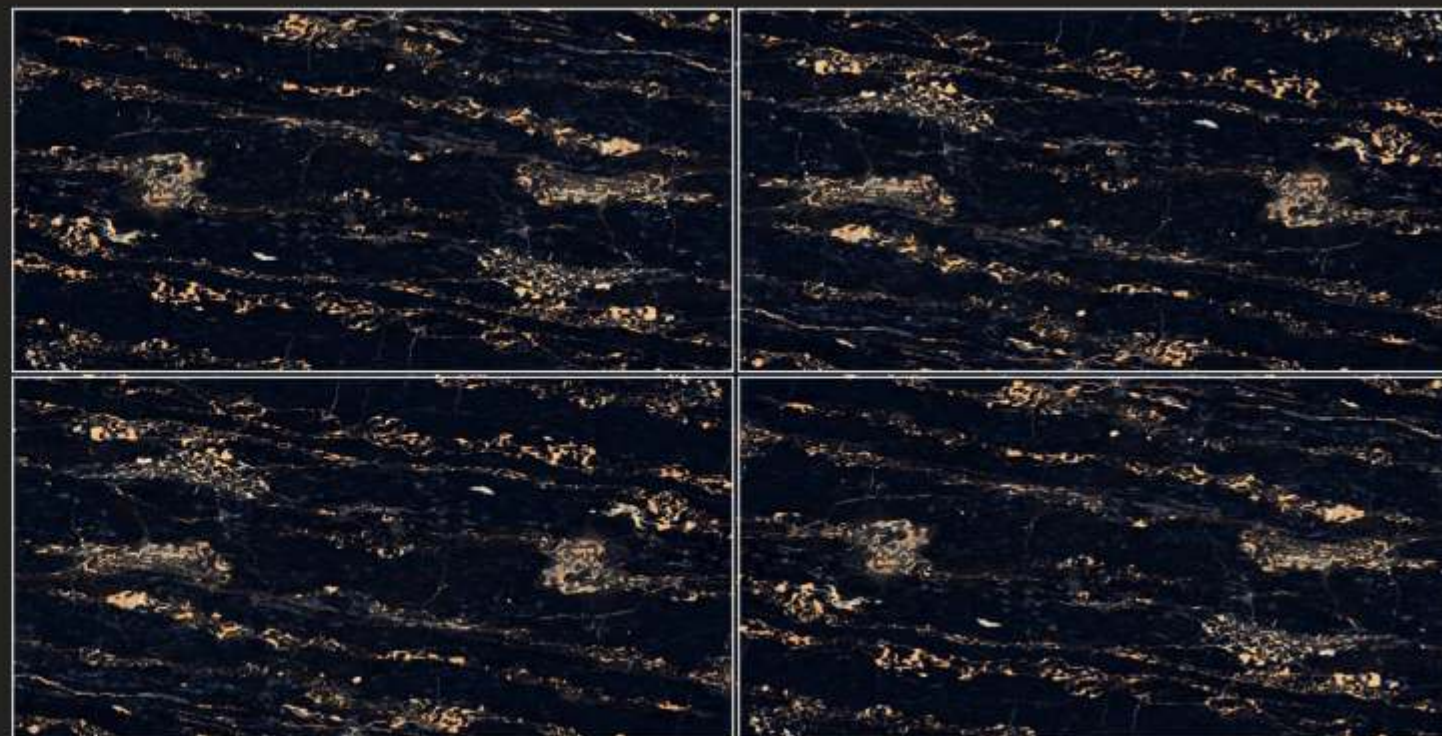

High Glossy
600x1200mm

Available Size : 800x1200mm

HIGH GLOSS COLLECTION

RUANO GOLD

High Glossy
600x1200mm

Available Size : 600x1200mm

HIGH GLOSS COLLECTION

FORMULA 1
WORLD CHAMPIONS