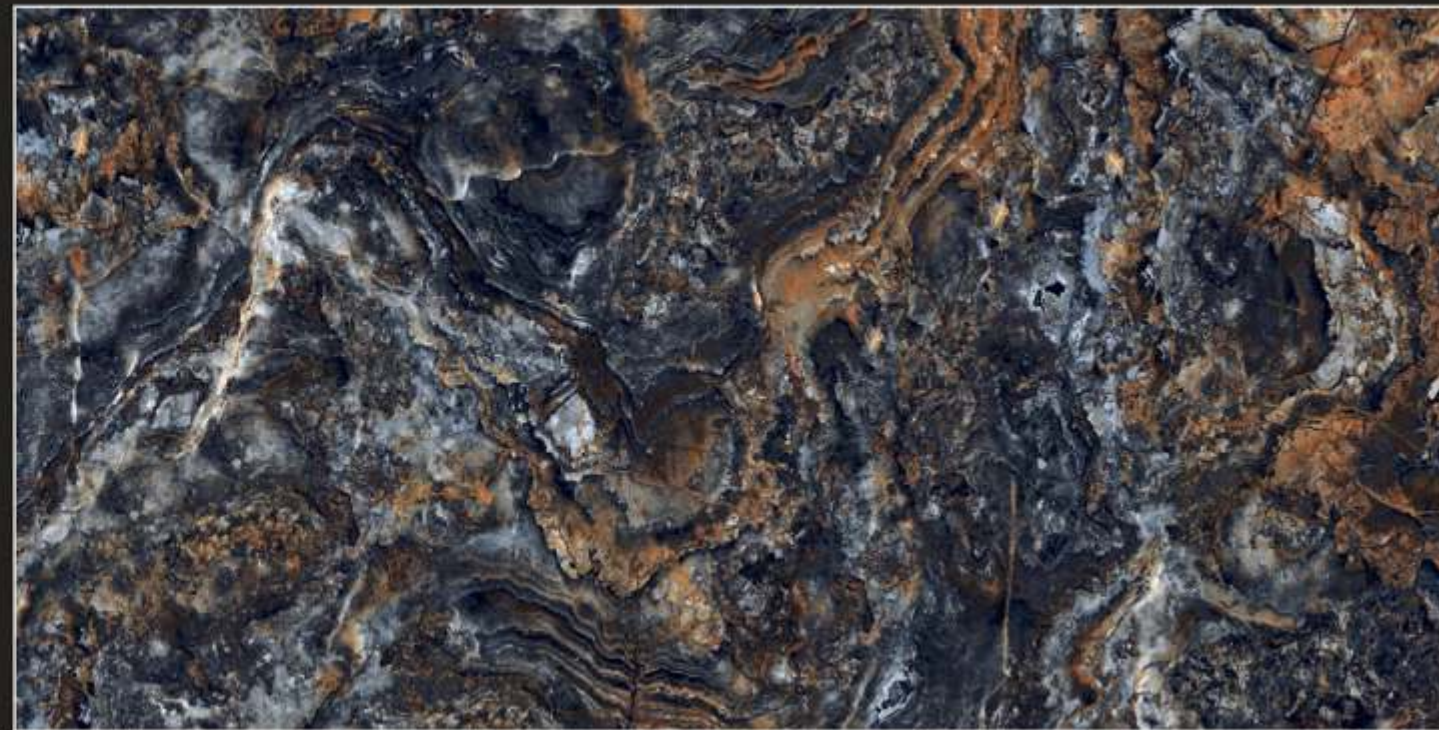

COSMIC BLACK

High Glossy
600x1200mm

Available Size : 800x1200mm