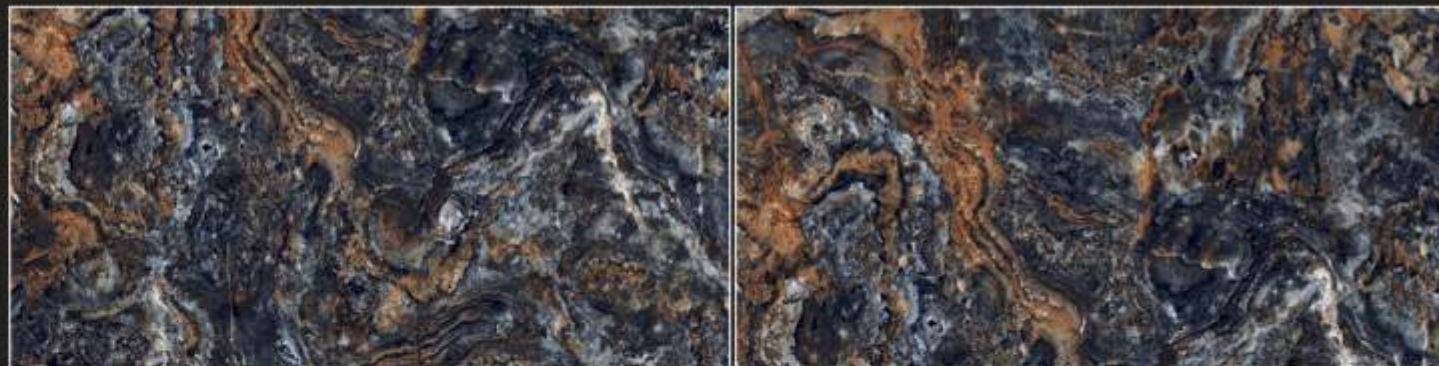

COSMIC BLACK

High Glossy
600x1200mm

Available Size : 800x1200mm