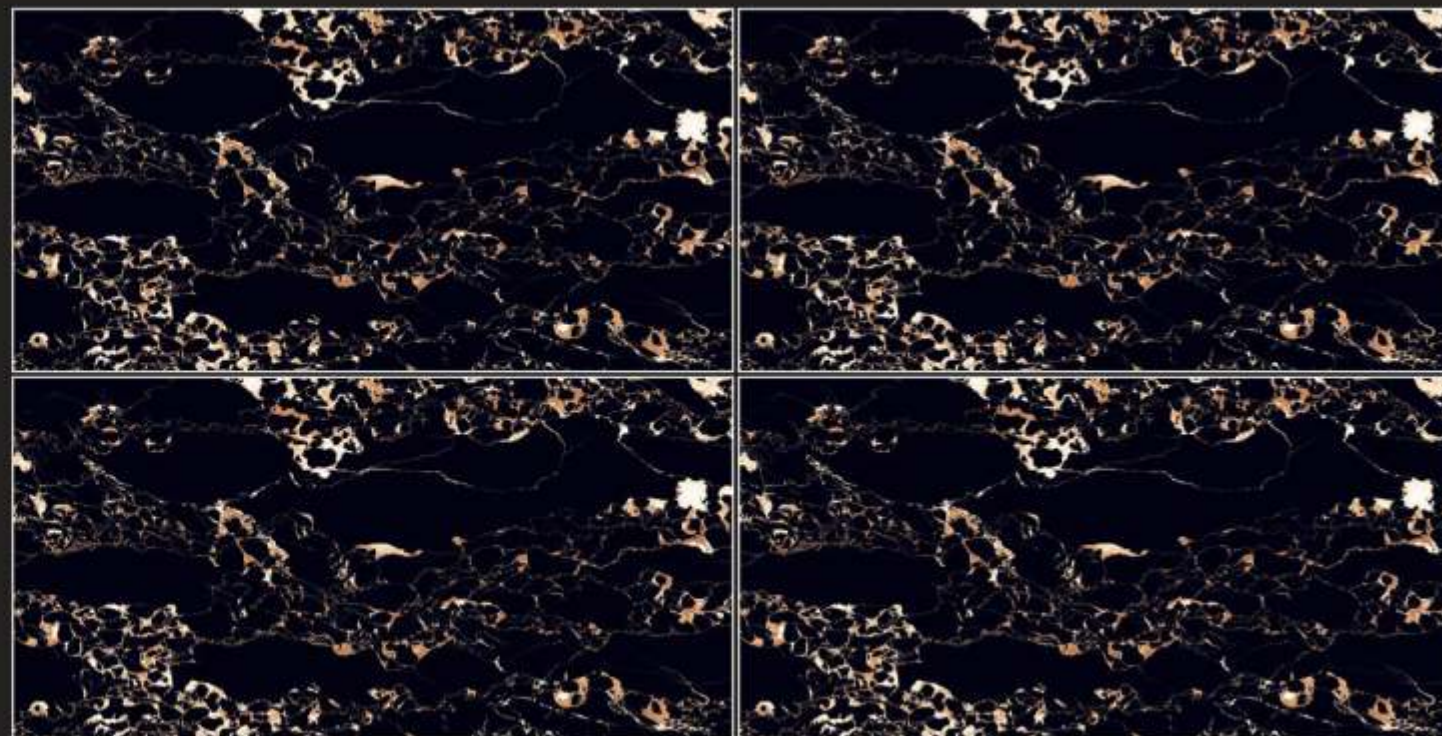

Available Size : 600x1200mm

HIGH GLOSS COLLECTION

BLACK QUARTZ
High Glossy
600x1200mm

Available Size : 800x1200mm

HIGH GLOSS COLLECTION

BLACK QUARTZ

BLACK STORM

High Glossy
600x1200mm