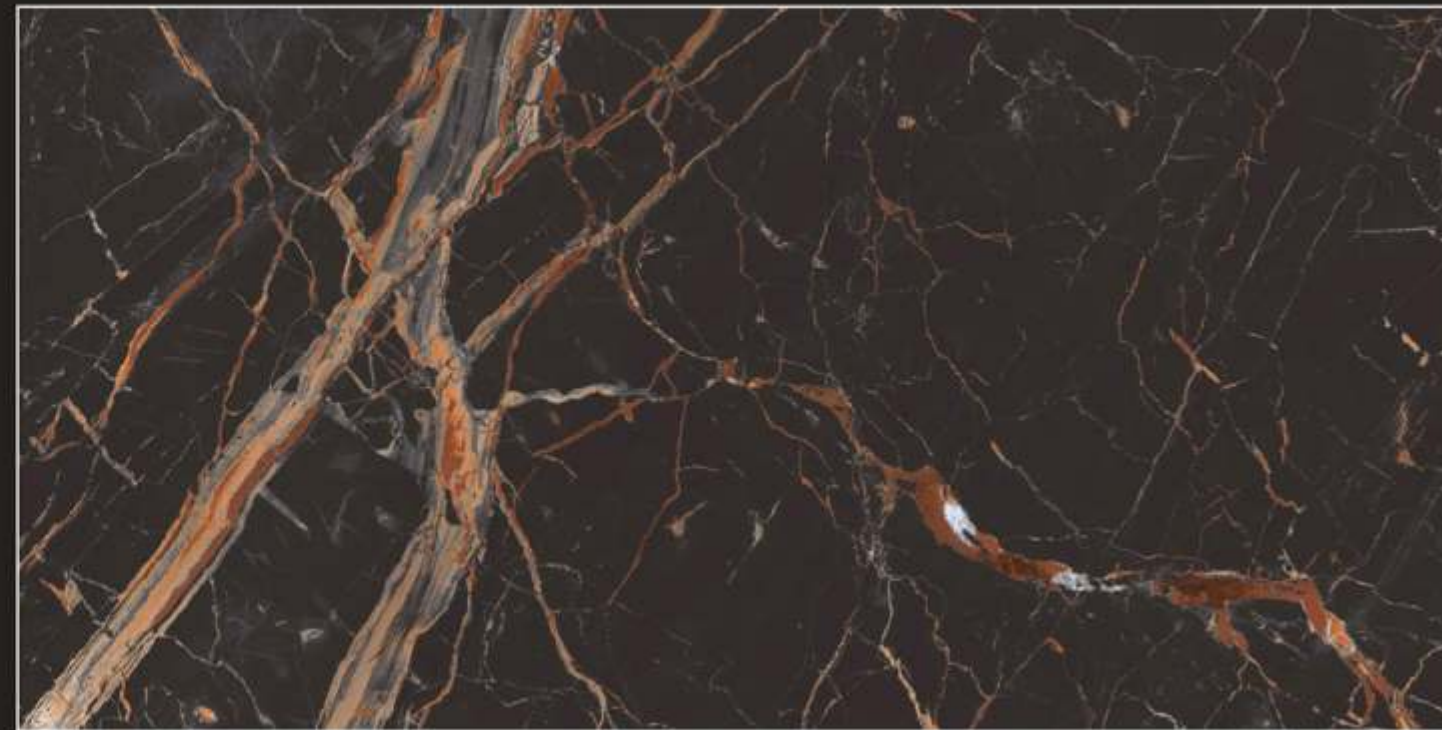

STORM BROWN

High Glossy
600x1200mm

Available Size : 800x1200mm

HIGH GLOSS COLLECTION