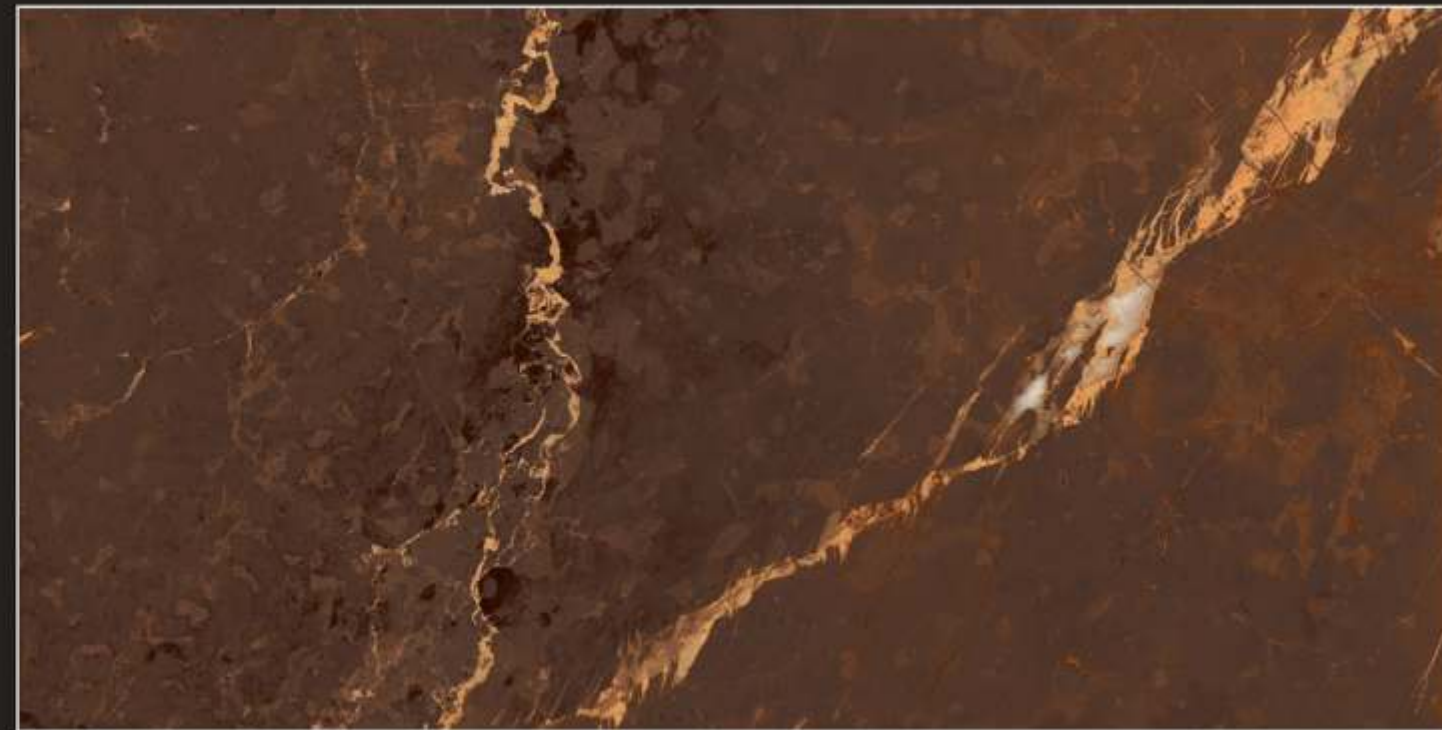

BROSS BROWN

High Glossy
600x1200mm

Available Size : 800x1200mm