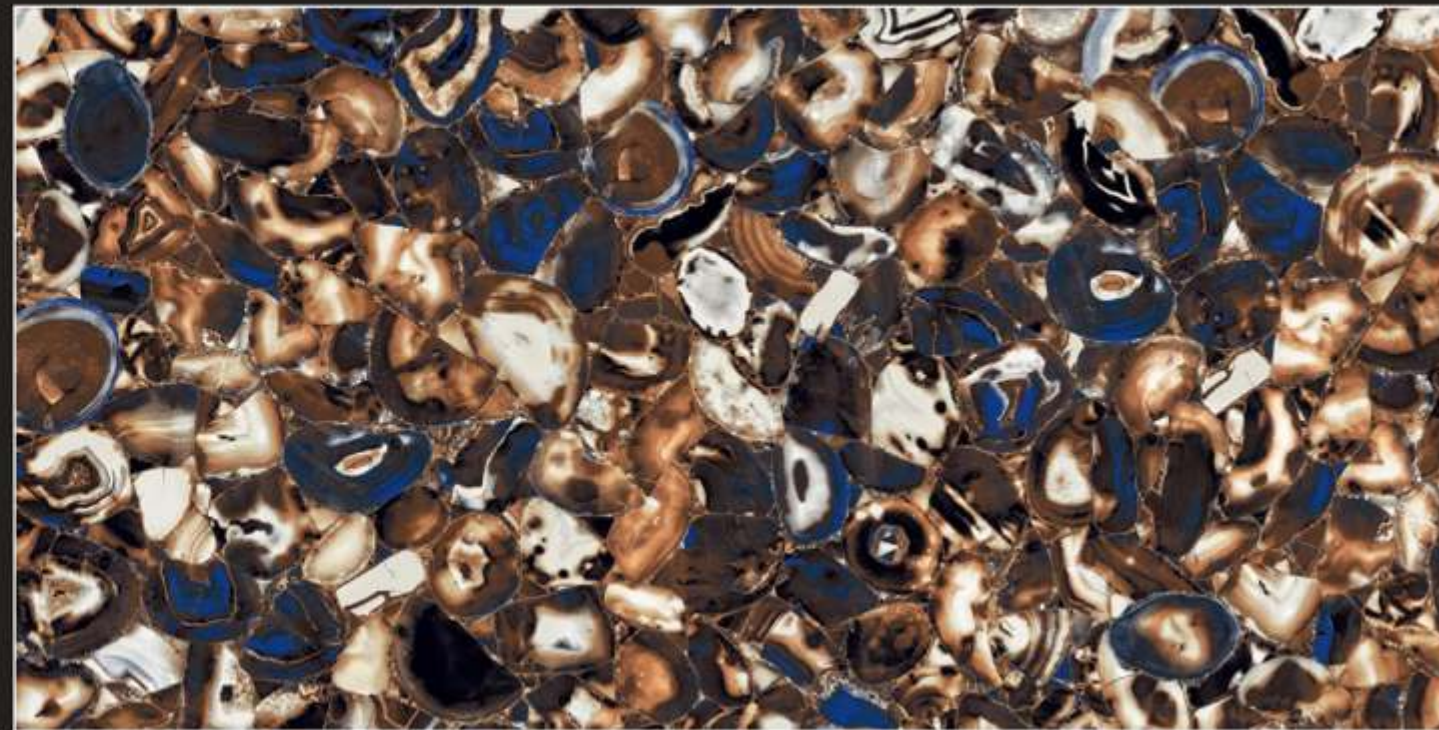

BLUE PEARL

High Glossy
600x1200mm

Available Size : 600x1200mm

HIGH GLOSS COLLECTION

INTO EACH DAY PUT:
ONE TEASPOON OF
GOOD SPIRITS
A DASH OF
FUN
PINCH OF FOLLY
AND A SPOONFUL OF
LAUGHTER

**MOCHA
ESPRESSO**
2oz
CHOCOLATE 20%
**STEAMED
MILK 12**