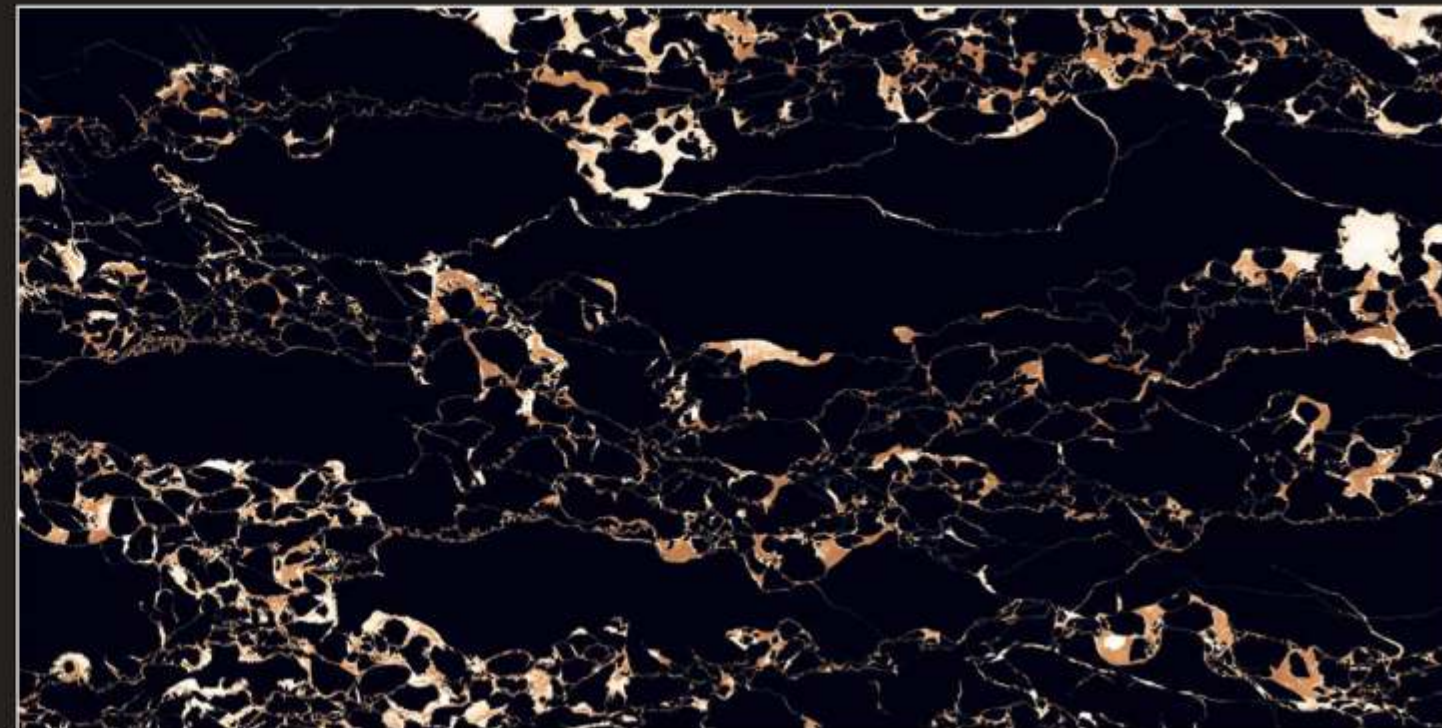

Available Size : 600x1200mm

HIGH GLOSS COLLECTION

BLACK QUARTZ
High Glossy
600x1200mm

Available Size : 800x1200mm

HIGH GLOSS COLLECTION

BLACK QUARTZ

BLACK STORM

High Glossy
600x1200mm