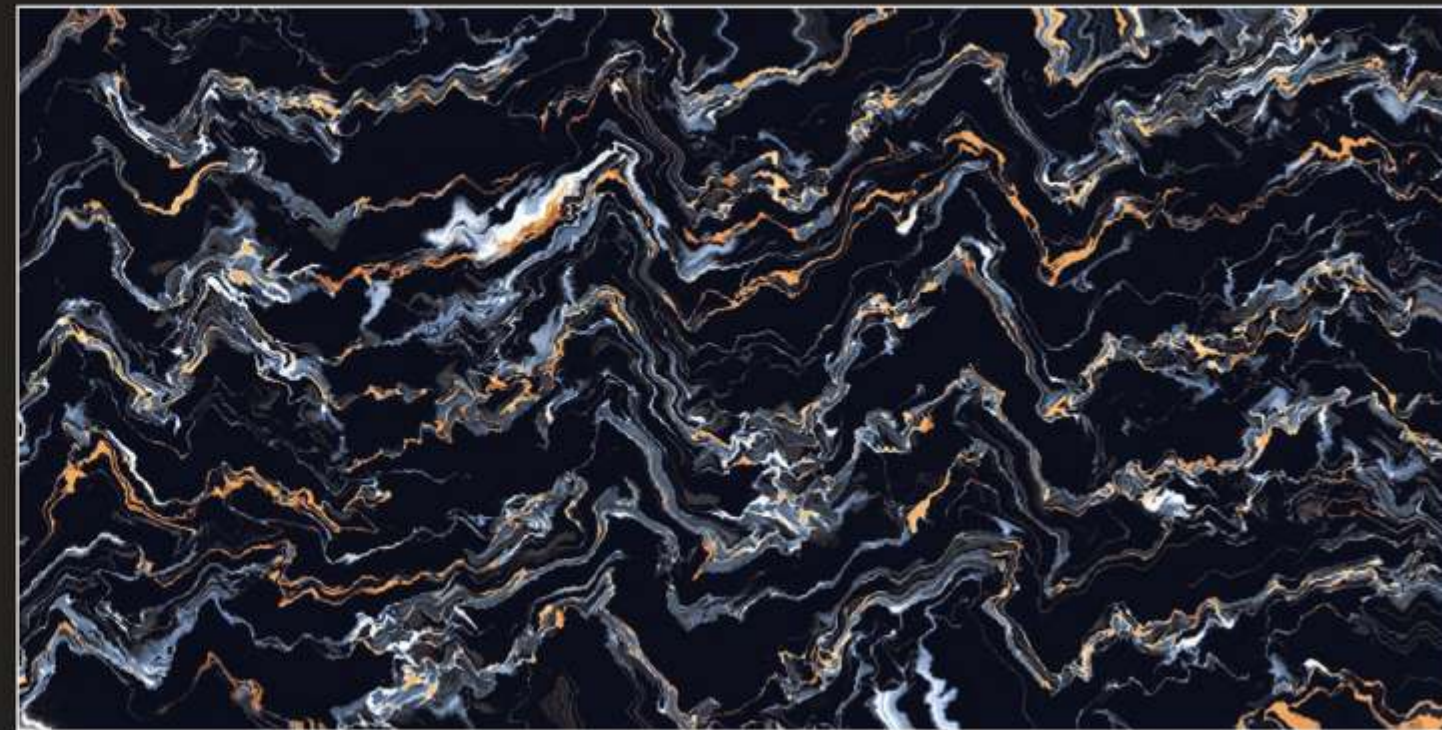

High Glossy
600x1200mm

Available Size : 800x1200mm

HIGH GLOSS COLLECTION

FUSION ART BLACK

GRAFF VIVID BLACK

High Glossy
600x1200mm

Available Size : 600x1200mm

HIGH GLOSS COLLECTION