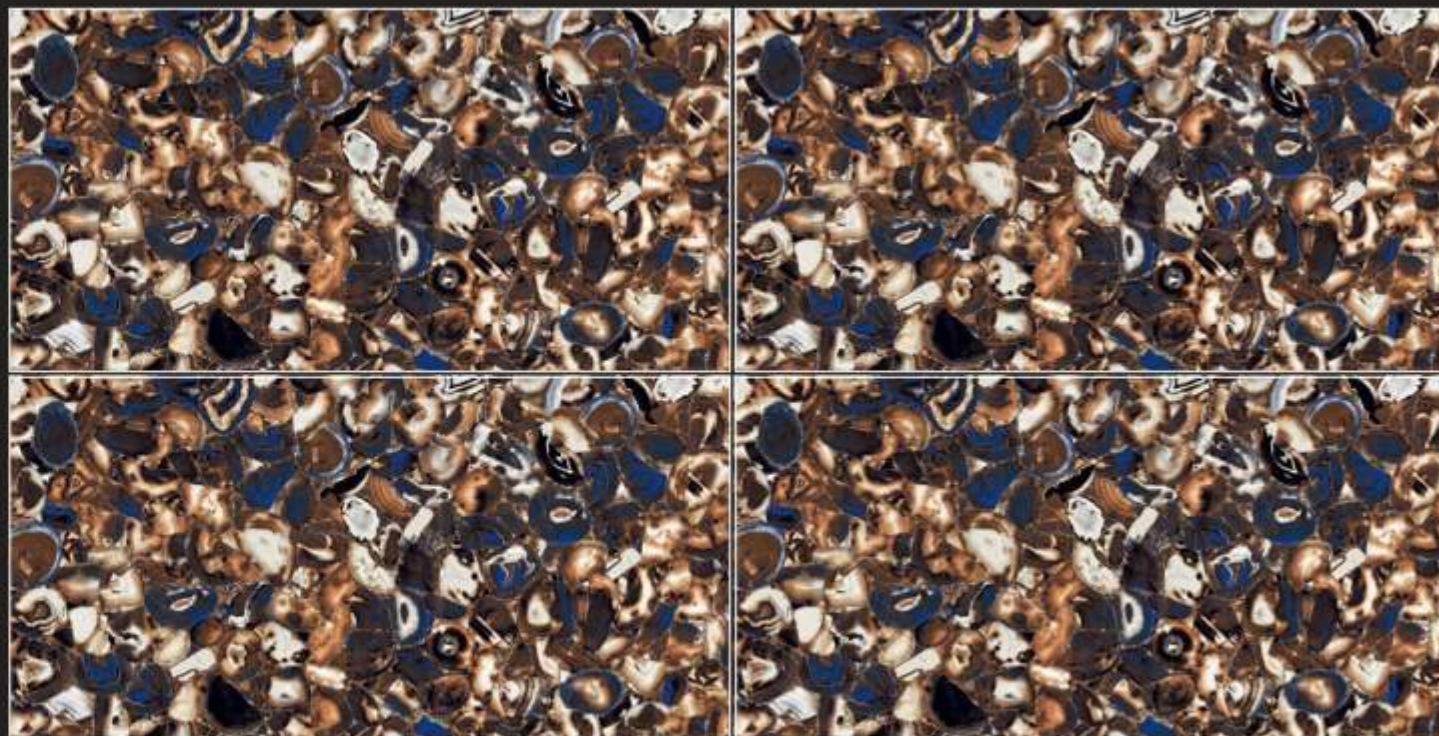

BLUE PEARL

High Glossy
600x1200mm

Available Size : 600x1200mm

HIGH GLOSS COLLECTION

INTO EACH DAY PUT:
ONE TEASPOON OF
GOOD SPIRITS
A DASH OF
FUN
PINCH OF FOLLY
AND A SPOONFUL OF
LAUGHTER

**MOCHA
ESPRESSO**
2oz
CHOCOLATE 20%
**STEAMED
MILK 12**