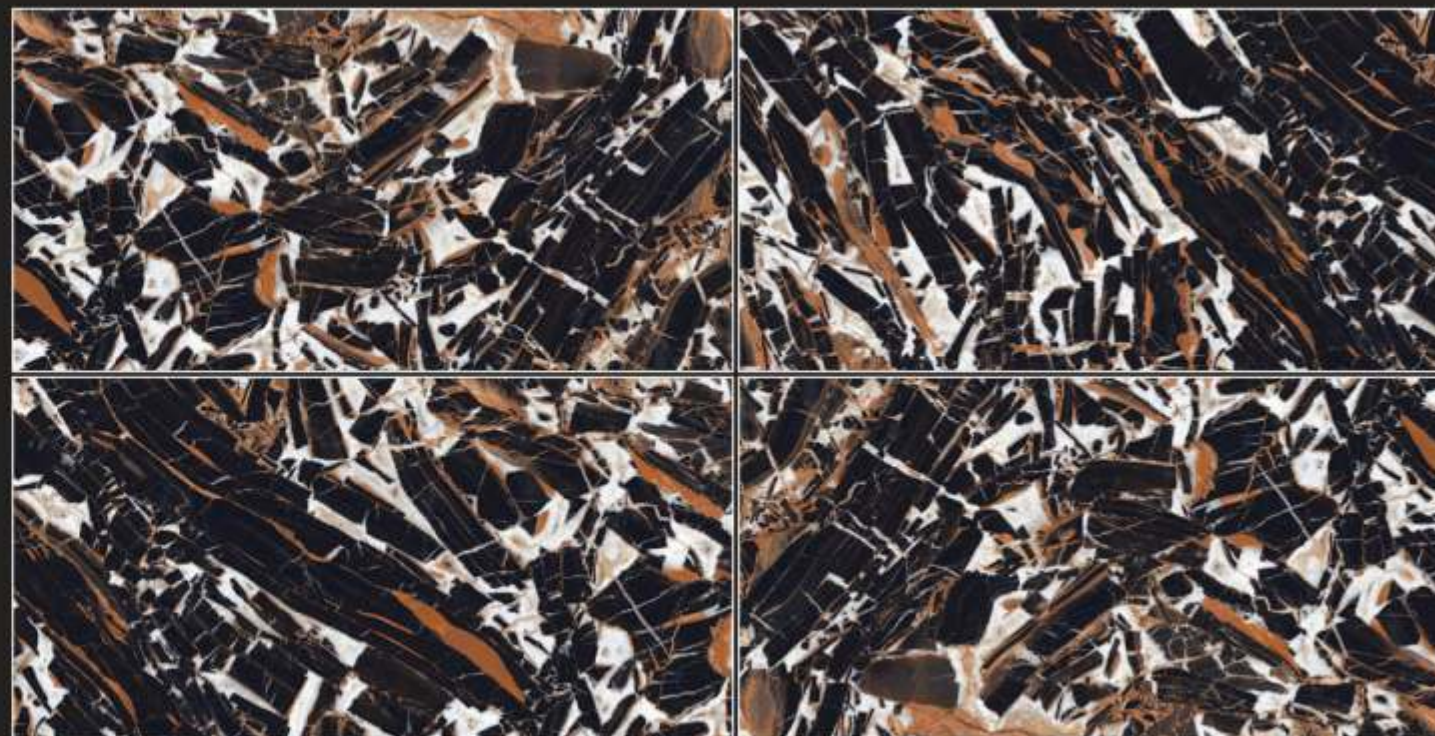

ROYAL VENDOME

High Glossy
600x1200mm

Available Size : 800x1200mm