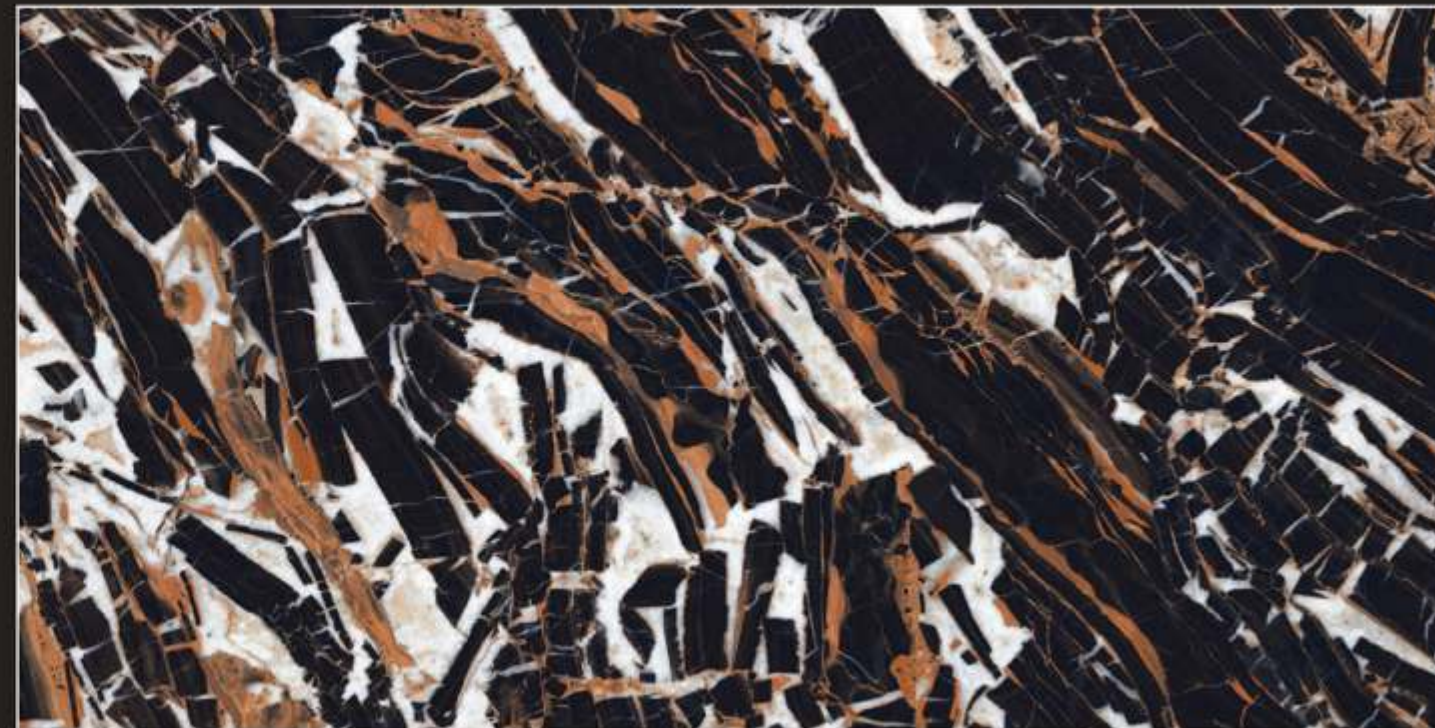

ROYAL VENDOME

High Glossy
600x1200mm

Available Size : 800x1200mm