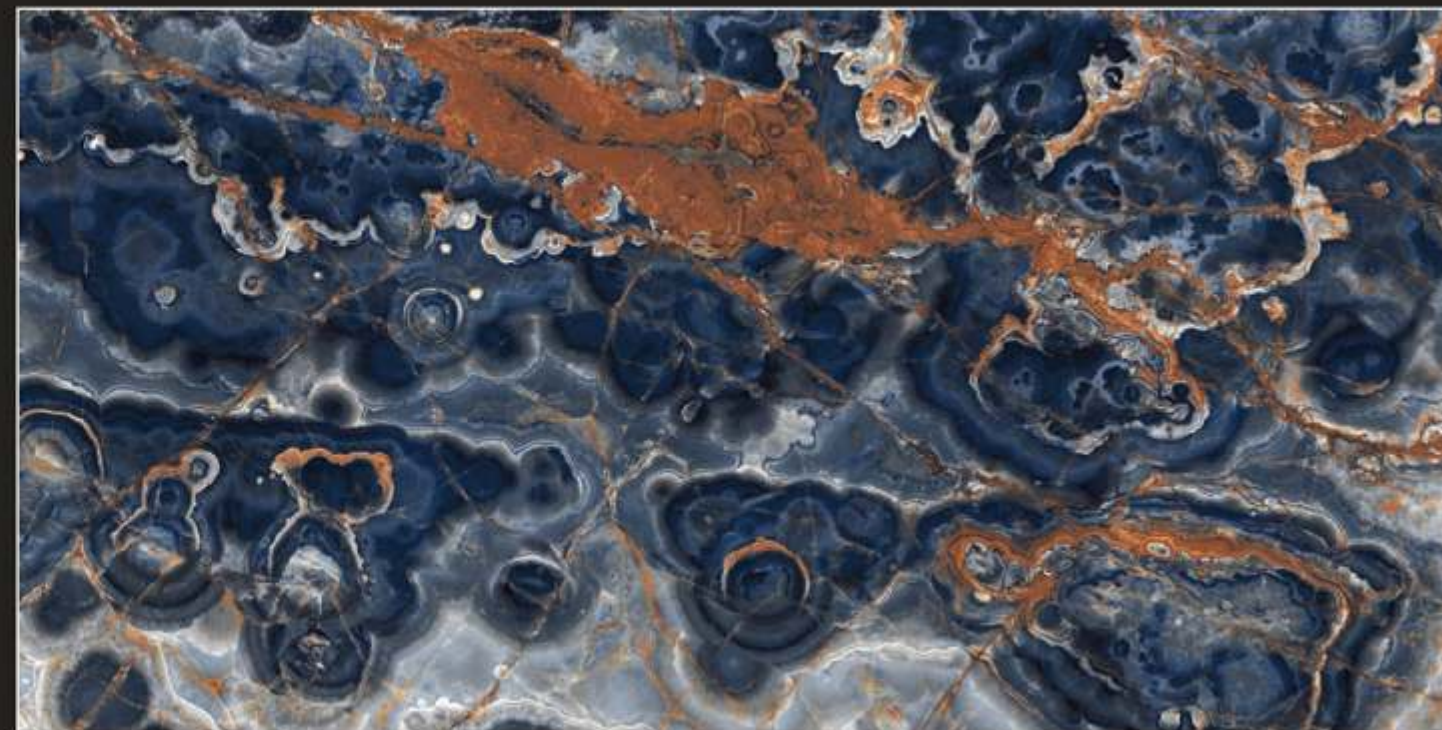

SUNSTONE BLUE

High Glossy
600x1200mm

Available Size : 800x1200mm

HIGH GLOSS COLLECTION