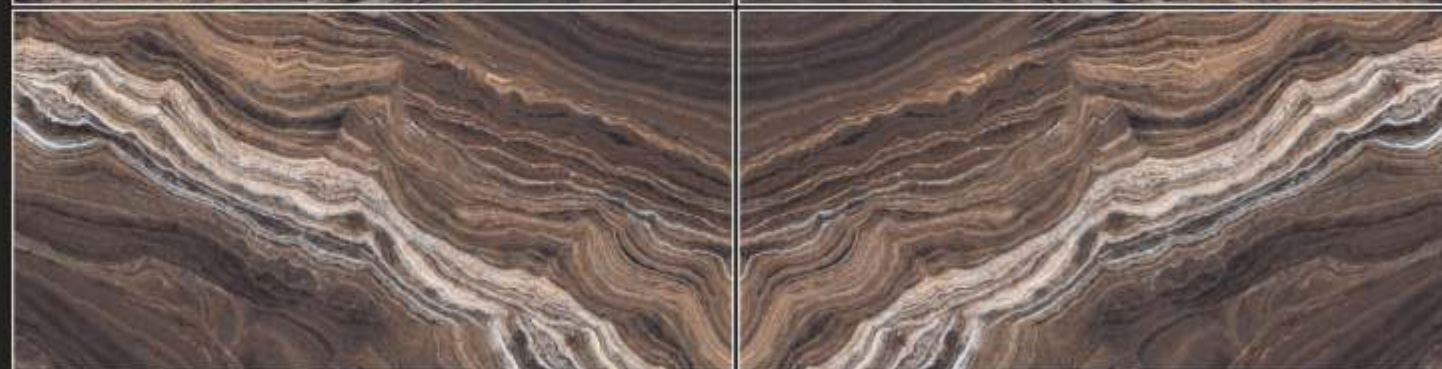

55
Ruano Gold
High Glossy
600x1200mm

57
Storm Brown
High Glossy
600x1200mm

59
**Sunstone
Blue**
High Glossy
600x1200mm

62
Zodiac White
High Glossy
600x1200mm

AMPLITUDE

High Glossy

600x1200MM

Available Size : 800x1200mm