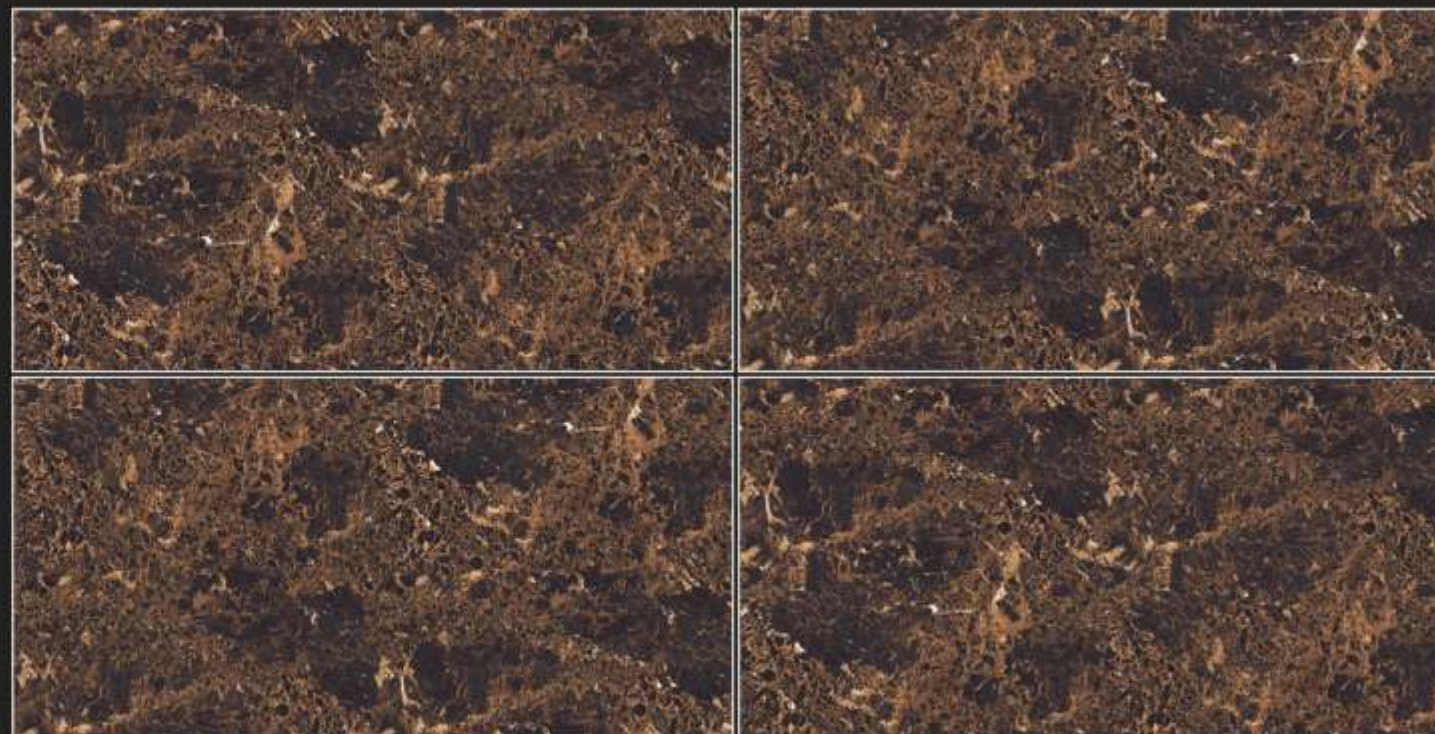

COSMIC BLACK

High Glossy
600x1200mm

Available Size : 800x1200mm

HIGH GLOSS COLLECTION

COSMIC BLACK

EMPERO CHOCO

High Glossy
600x1200mm

Available Size : 800x1200mm