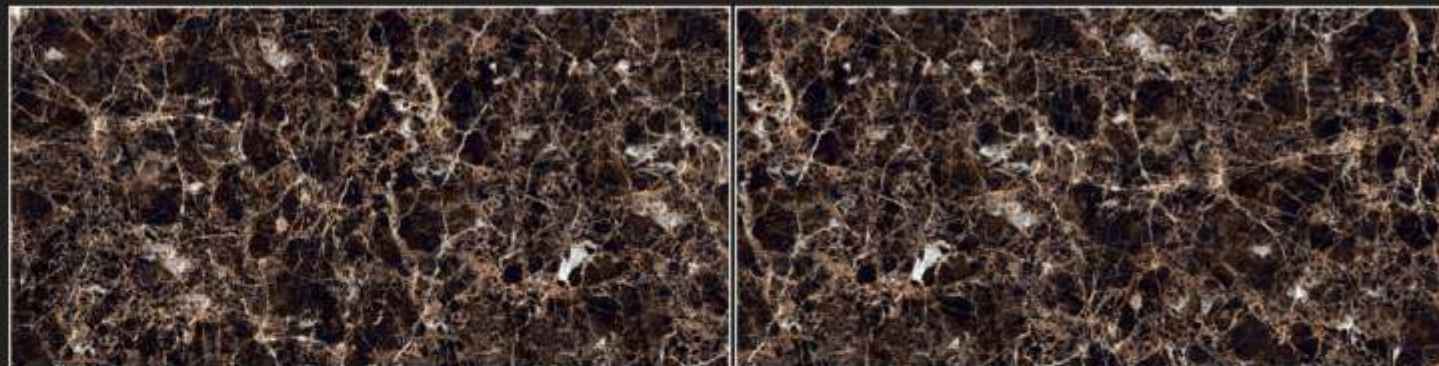

High Glossy
600x1200mm

Available Size : 800x1200mm

HIGH GLOSS COLLECTION

SUNSTONE BLUE

STORM BROWN

High Glossy
600x1200mm

Available Size : 800x1200mm

HIGH GLOSS COLLECTION