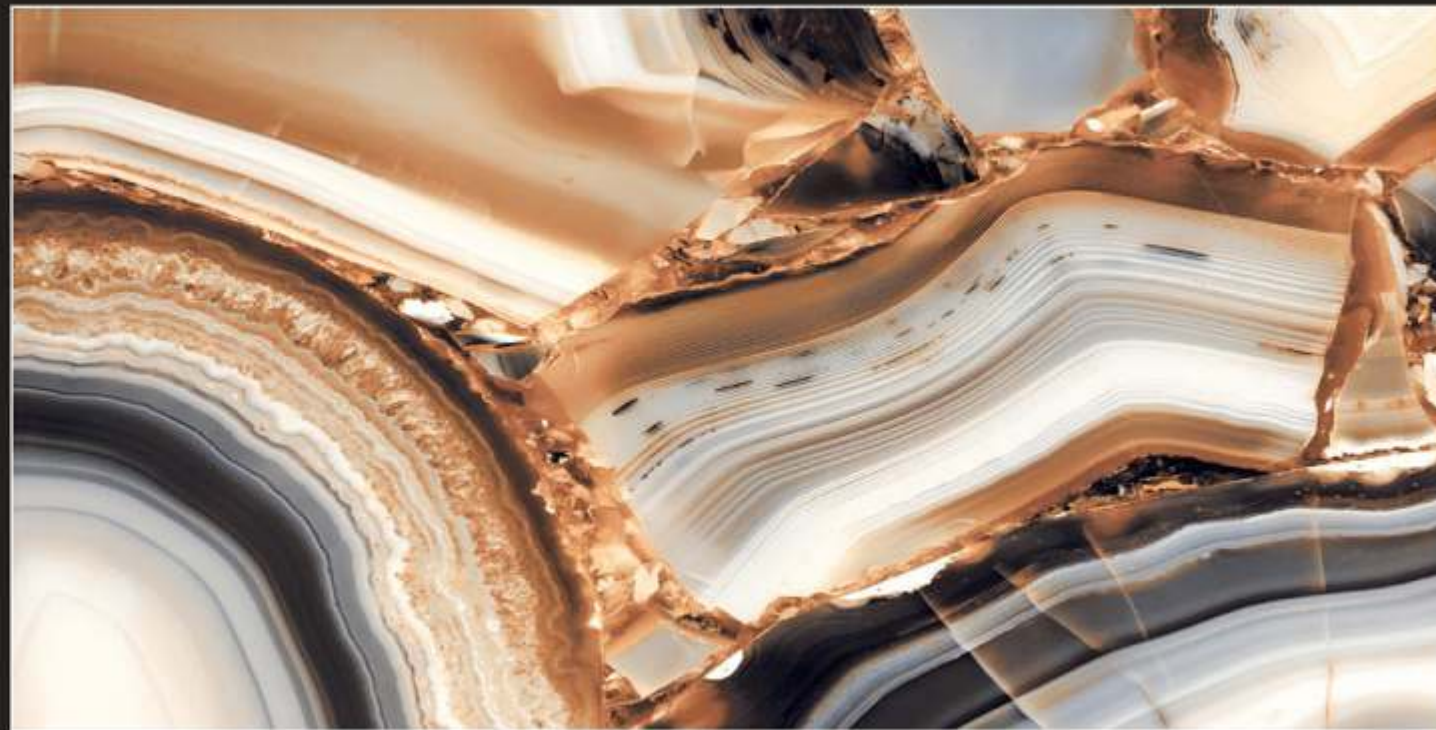

HEIMER DIAMOND

High Glossy
600x1200mm

Available Size : 800x1200mm

HIGH GLOSS COLLECTION