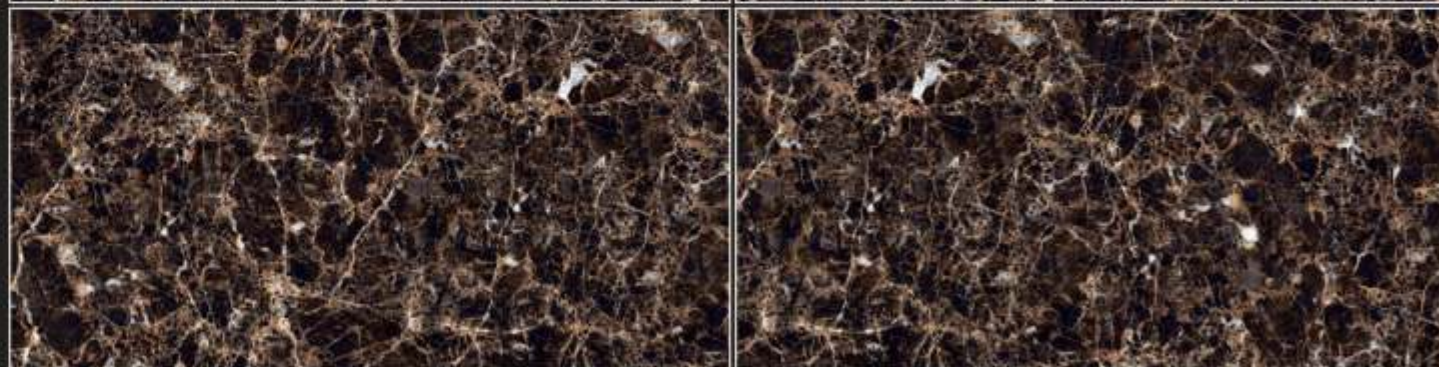

High Glossy
600x1200mm

Available Size : 800x1200mm

HIGH GLOSS COLLECTION

SUNSTONE BLUE

STORM BROWN

High Glossy
600x1200mm

Available Size : 800x1200mm

HIGH GLOSS COLLECTION