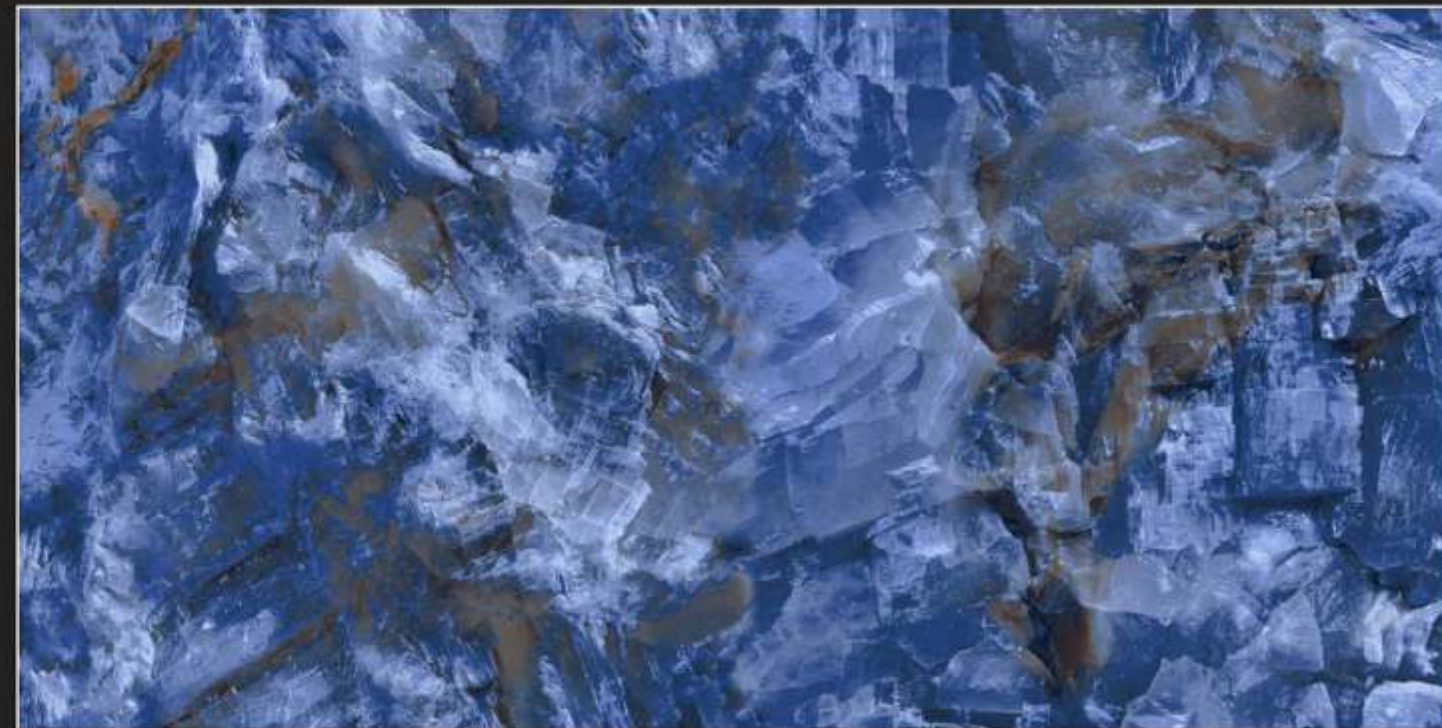

Available Size : 800x1200mm

HIGH GLOSS COLLECTION

HEIMER DIAMOND

ICE CUBES

High Glossy
600x1200mm

Available Size : 800x1200mm

HIGH GLOSS COLLECTION

ICE CUBES