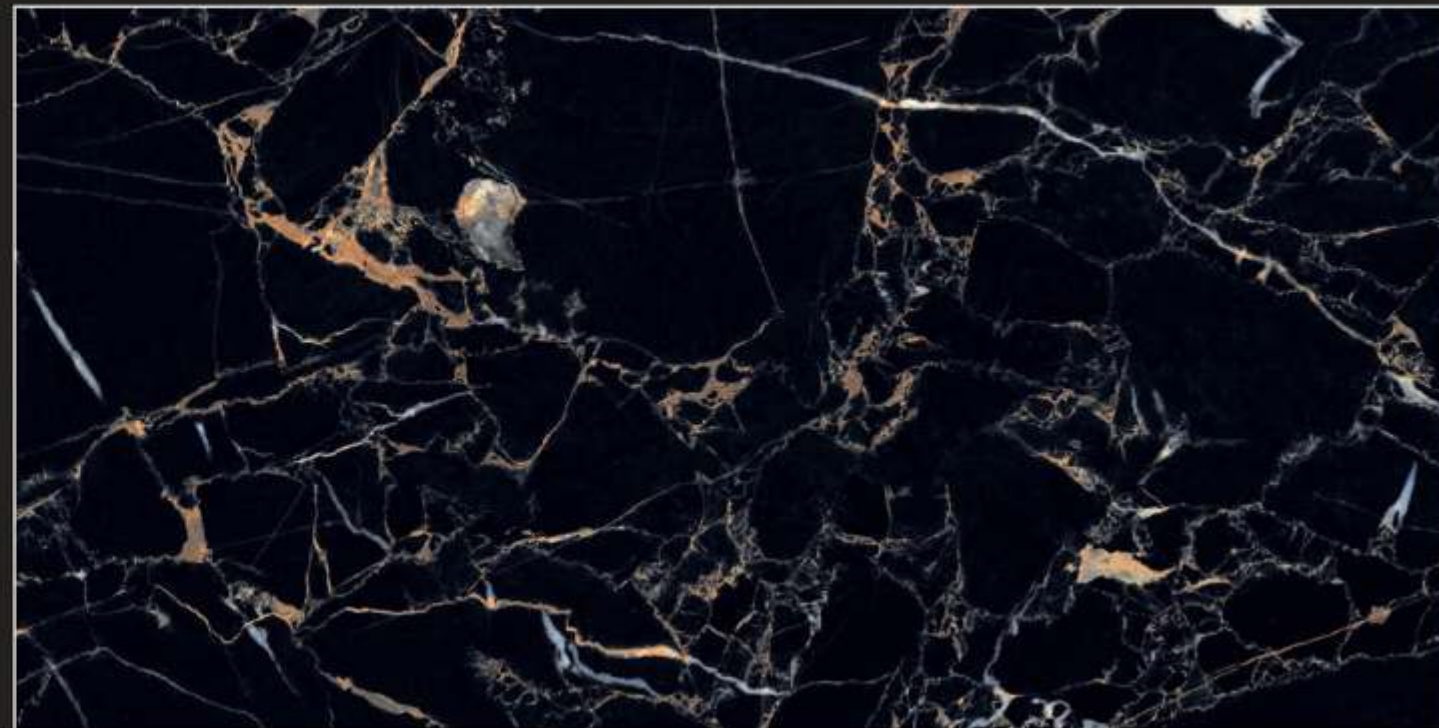

BLACK POTARO

High Glossy
600x1200mm

Available Size : 600x1200mm