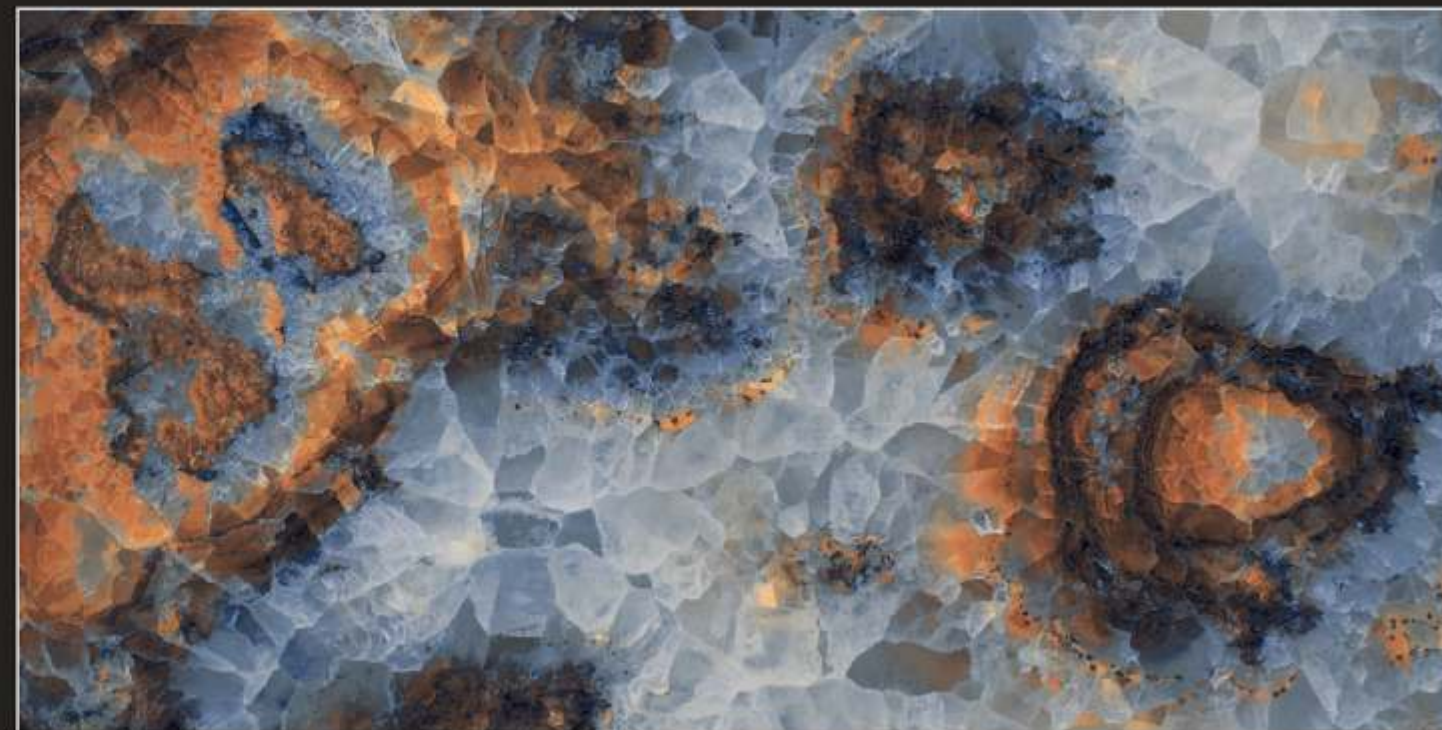

HEALING CRYSTAL

High Glossy
600x1200mm

Available Size : 800x1200mm

HIGH GLOSS COLLECTION