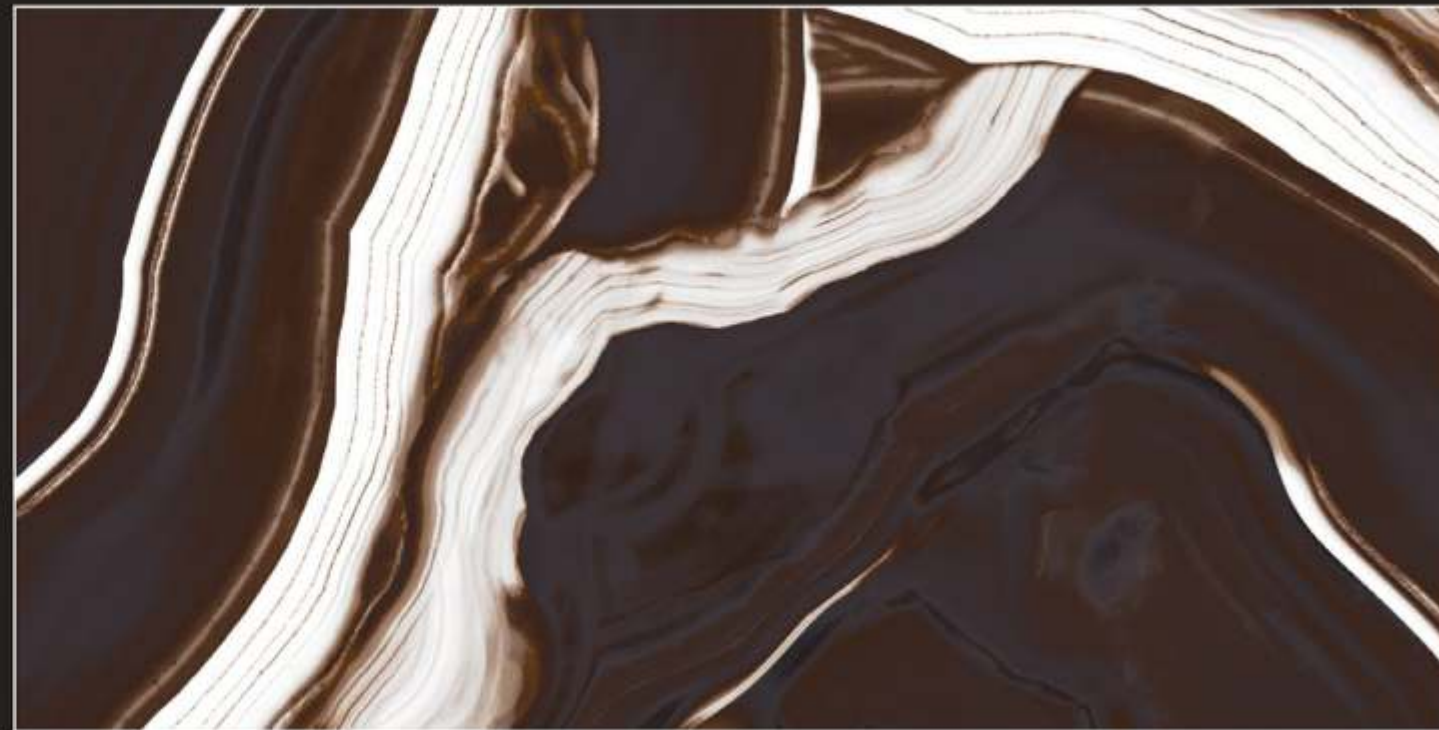

Available Size : 800x1200mm

HIGH GLOSS COLLECTION

MIDNIGHT BROWN

High Glossy
600x1200mm

Available Size : 800x1200mm

HIGH GLOSS COLLECTION

MIDNIGHT BROWN

ROYAL VENDOME