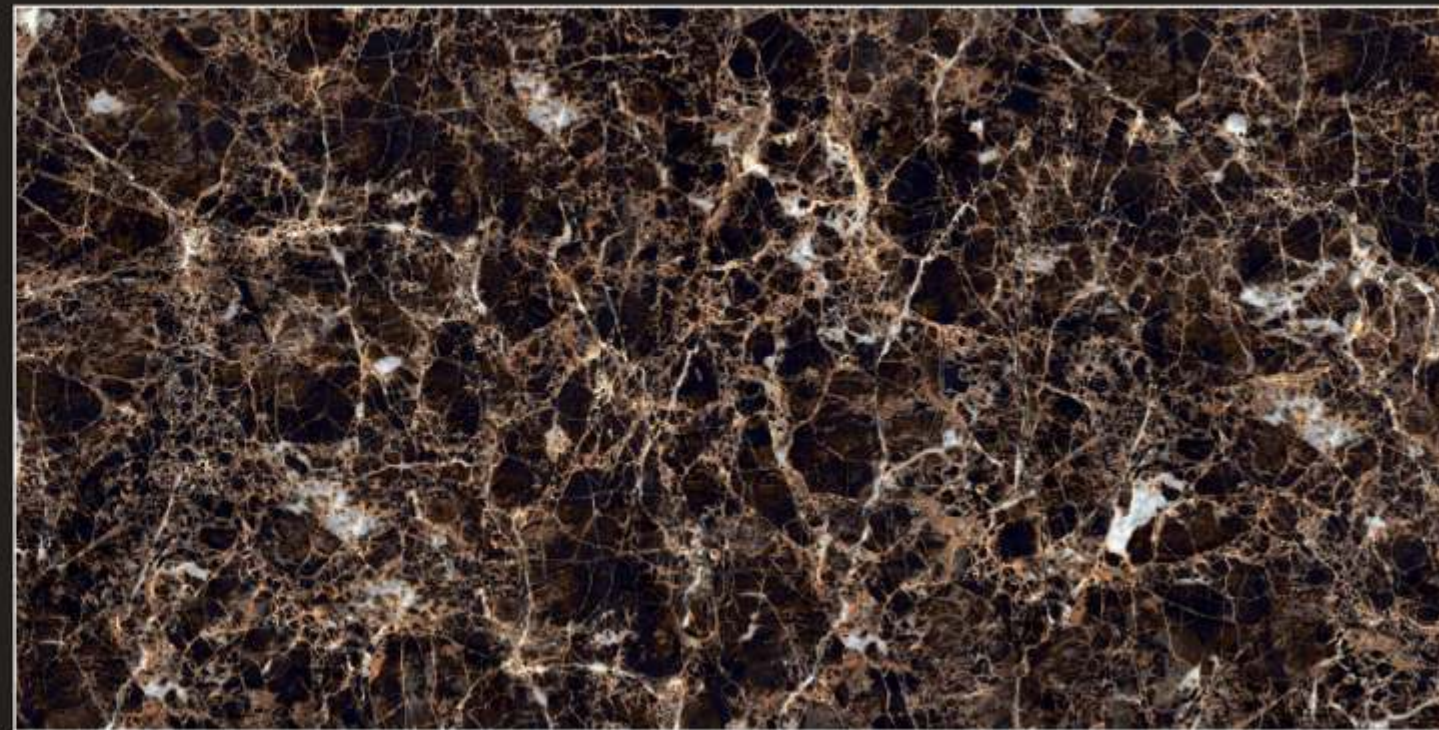

High Glossy
600x1200mm

Available Size : 800x1200mm

HIGH GLOSS COLLECTION

SUNSTONE BLUE

STORM BROWN

High Glossy
600x1200mm

Available Size : 800x1200mm

HIGH GLOSS COLLECTION