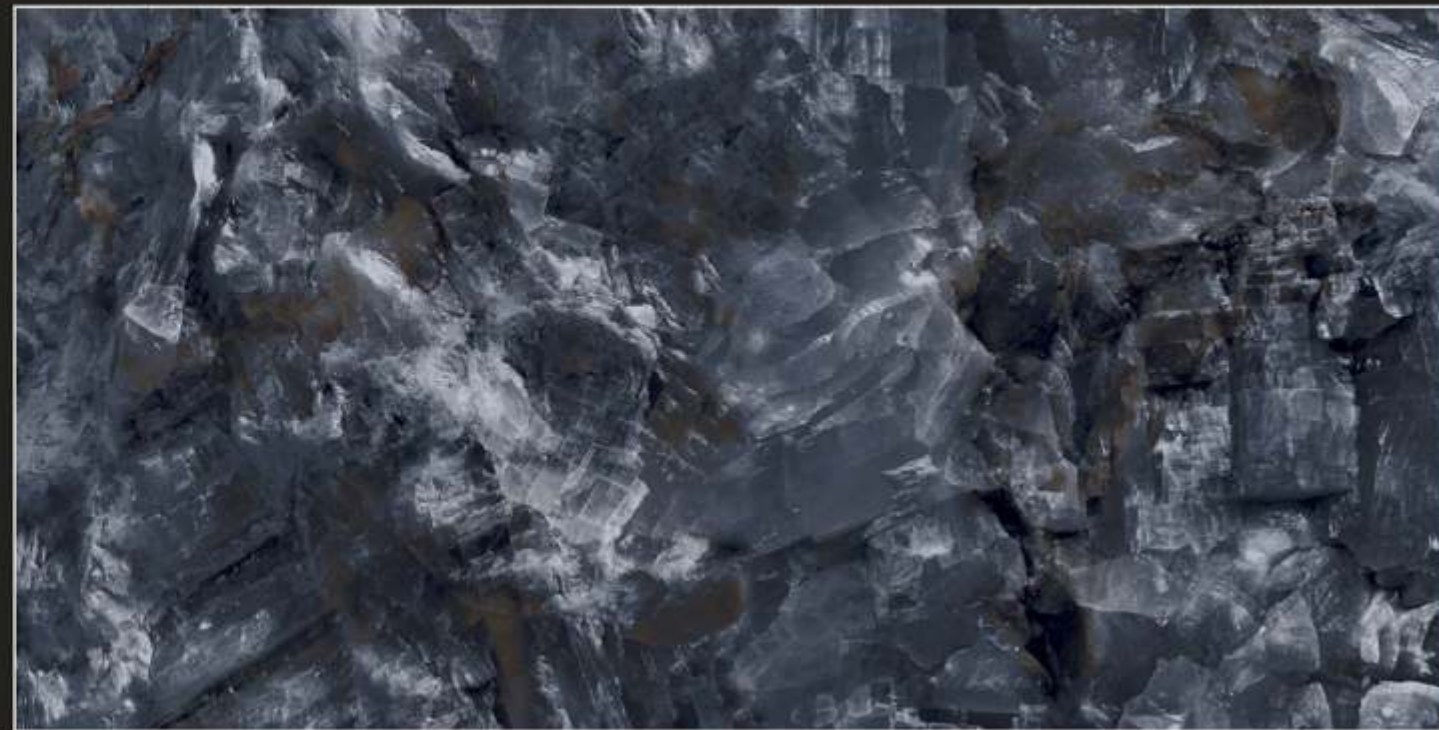

ICE CUBES BLACK

High Glossy
600x1200mm

Available Size : 600x1200mm

HIGH GLOSS COLLECTION