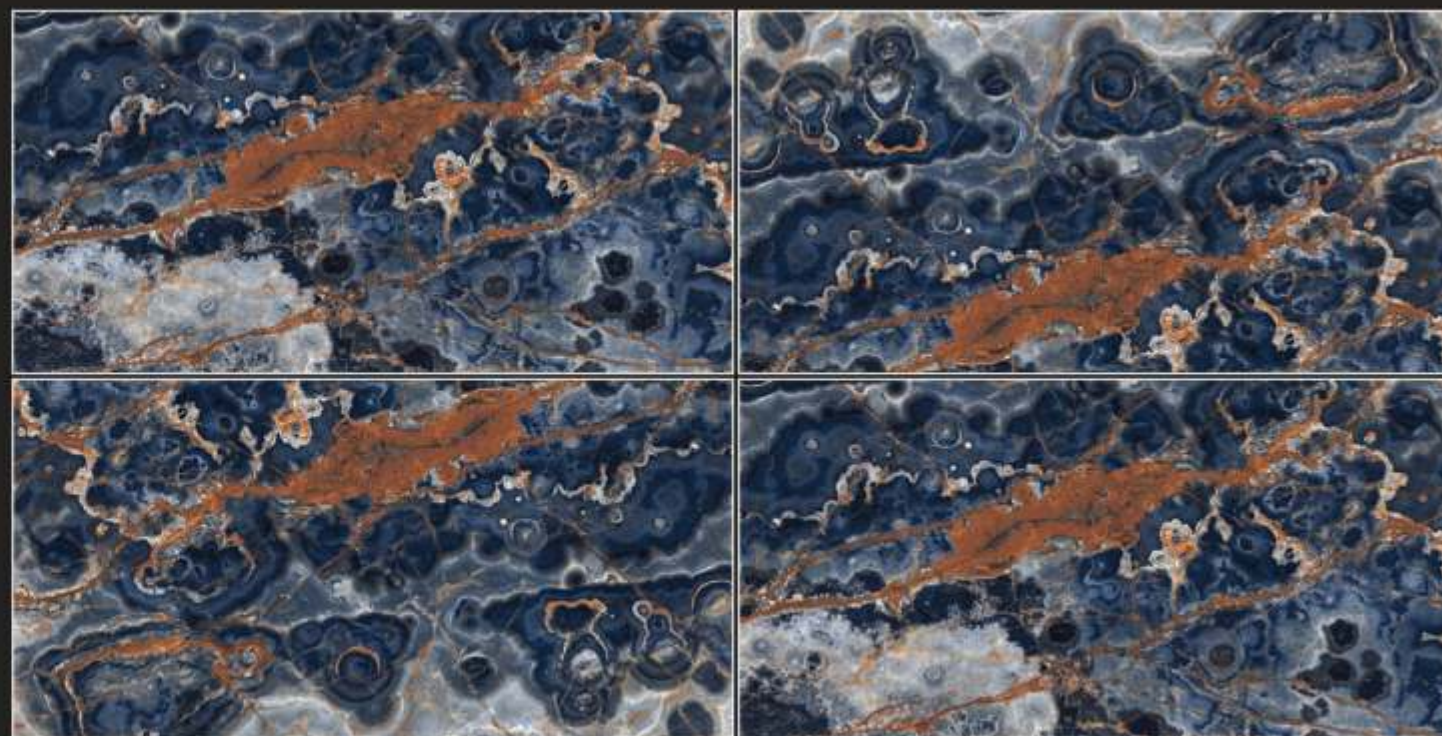

Clarks

RUANO GOLD

STORM BROWN

High Glossy
600x1200mm

Available Size : 800x1200mm

HIGH GLOSS COLLECTION

STORM BROWN

SUNSTONE BLUE

High Glossy
600x1200mm

Available Size : 800x1200mm

HIGH GLOSS COLLECTION

SUNSTONE BLUE

STORM BROWN

High Glossy
600x1200mm

Available Size : 800x1200mm

HIGH GLOSS COLLECTION