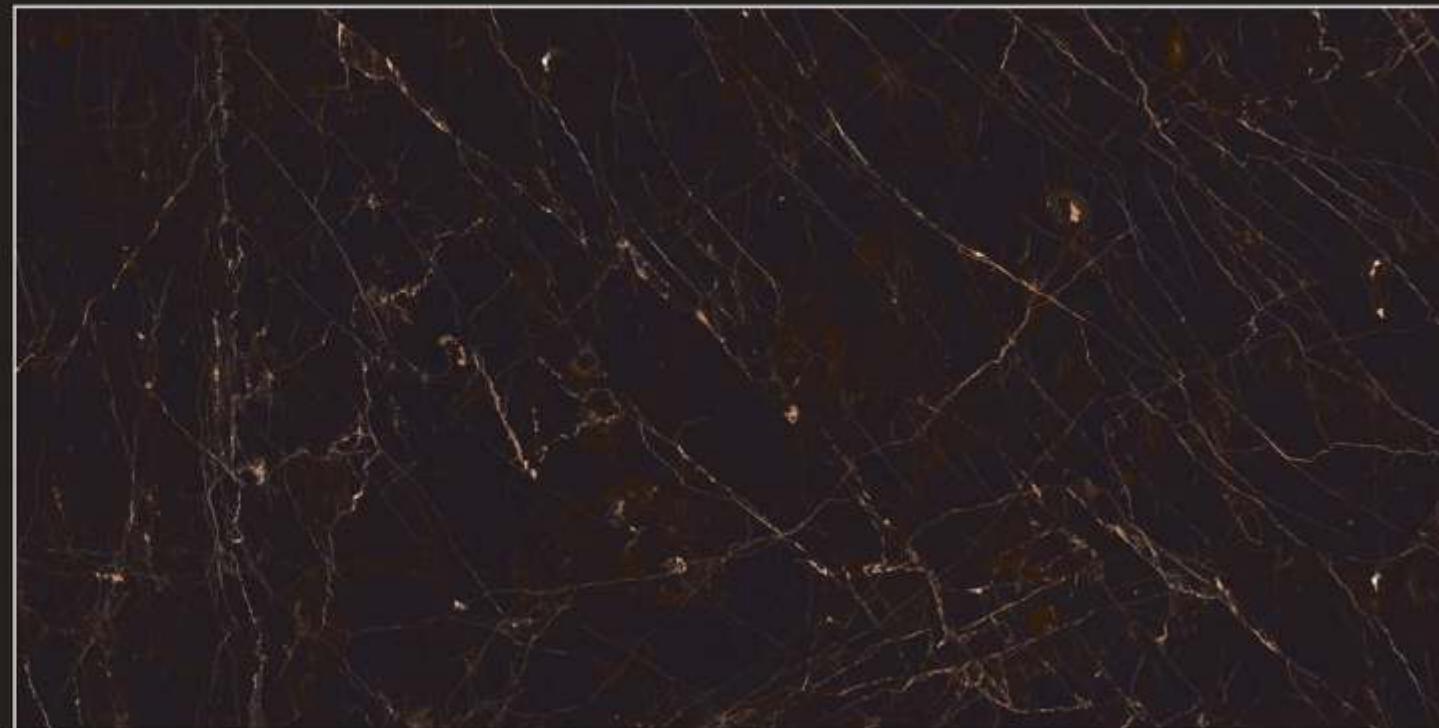

ARMANI BROWN

High Glossy

600x1200MM

Available Size : 800x1200mm

HIGH GLOSS COLLECTION